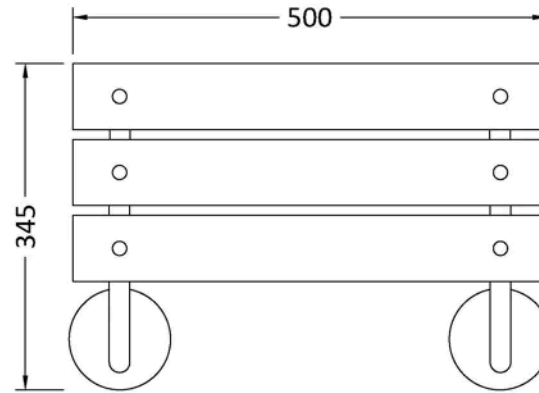

Sales Code: LA371

Barcode: 5055146128571

Brand: Hudson Reed

Description: Chrome and Natural Wood Shower Seat

Product Dimensions

Product	345 x 500 x 345mm (H x W x D)
Packaged	73 x 363 x 515mm (H x W x D)
Nett Weight	4 kg
Packaged Weight	4.7 kg

Product Details

Country of Origin	China
Product Material	Wood
Colour/Finish	Chrome
Style	Contemporary