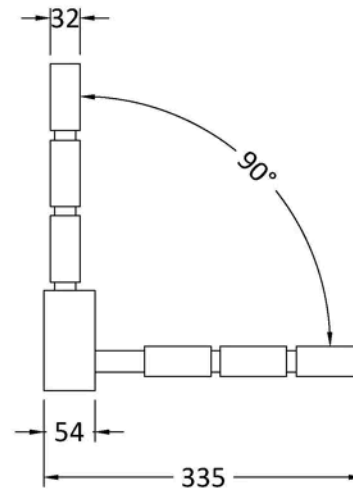

Sales Code: LA371

Barcode: 5055146128571

Brand: Hudson Reed

Description: Chrome and Natural Wood Shower Seat

Product Dimensions

Product	345 x 500 x 345mm (H x W x D)
Packaged	73 x 363 x 515mm (H x W x D)
Nett Weight	4 kg
Packaged Weight	4.7 kg