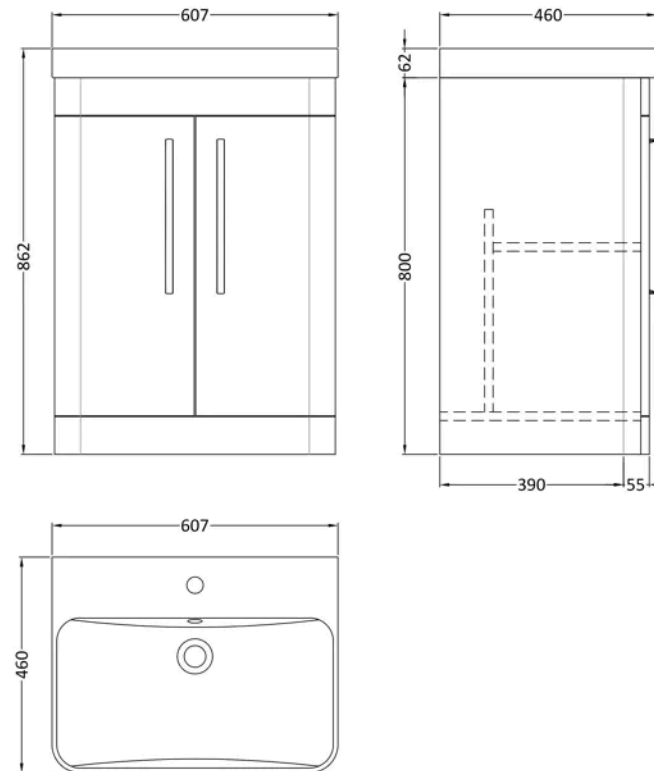

Sales Code: FPA810B

Barcode: 5056678440667

Brand: nuie

Description: nuie Parade 600mm Satin Green 2 Door Floor Standing Vanity Unit With Thin Edge Basin

Product Dimensions

Packaged	550 x 550 x 550mm (H x W x D)
Nett Weight	37.8 kg
Packaged Weight	0 kg

Product Details

Country of Origin	China
Product Material	Ceramic, Mfc Smooth Matt
Colour/Finish	Satin Green
Mount Type	Floor
Style	Contemporary
Handle Type	D Shape
Construction Method	Cam & Wood Dowel
Construction Type	Rigid
Fsc Certified	Yes
Handles Included	Yes
Inner Bowl Depth	330 mm
Inner Bowl Height	110 mm
Inner Bowl Width	590 mm
Leg Set Included	No
Legs Included	No
Material Thickness	18 mm
No. Doors	2
No. Of Tapholes	1
No. Shelves	1
Number Of Bowls	1
Number Of Shelves	1
Overflow Cover Included	Yes
Overflow Included	Yes
Tap Included	No
Waste Included	No
Waste Shroud	No