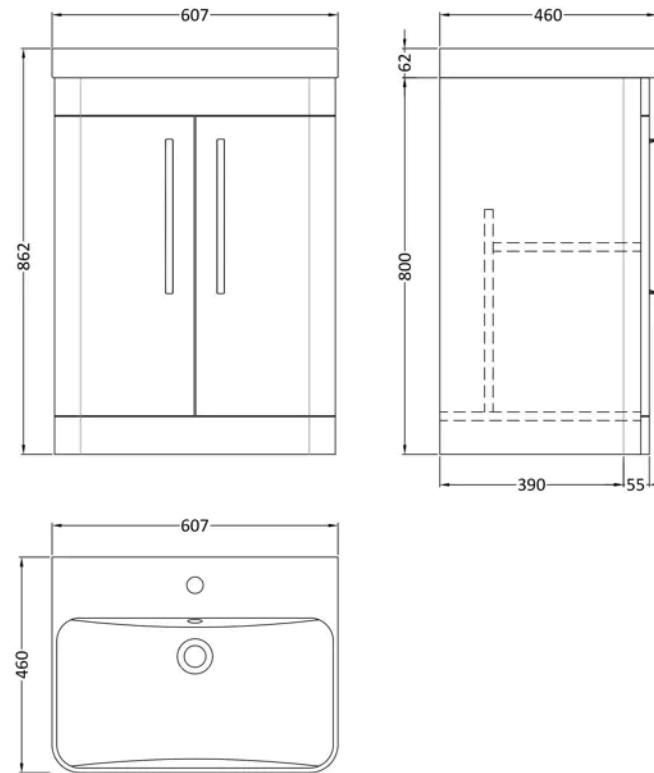

Sales Code: FPA3210B

Barcode: 5064007009669

Brand: nuie

Description: nuie Parade 600mm Pebble Grey 2 Door Floor Standing Vanity Unit With Thin Edge Basin

Product Image Not Available

Product Dimensions

Packaged	550 x 550 x 550mm (H x W x D)
Nett Weight	37.8 kg
Packaged Weight	0 kg

Product Details

Country of Origin	China
Product Material	Ceramic, Mfc Smooth Matt
Colour/Finish	Pebble Grey
Mount Type	Floor
Style	Contemporary
Handle Type	D Shape
Construction Method	Cam & Wood Dowel
Construction Type	Rigid
Fsc Certified	Yes
Handles Included	Yes
Inner Bowl Depth	330 mm
Inner Bowl Height	110 mm
Inner Bowl Width	590 mm
Leg Set Included	No
Legs Included	No
Material Thickness	18 mm
No. Doors	2
No. Of Tapholes	1
No. Shelves	1
Number Of Bowls	1
Number Of Shelves	1
Overflow Cover Included	Yes
Overflow Included	Yes
Tap Included	No
Waste Included	No
Waste Shroud	No