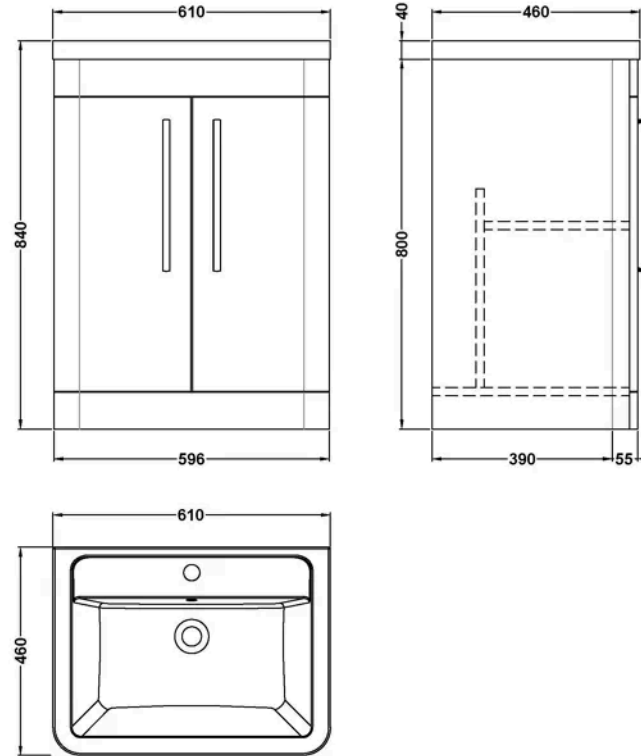

Sales Code: FPA3210A

Barcode: 5064007009652

Brand: nuie

Description: nuie Parade 600mm Pebble Grey 2 Door Floor Standing Vanity Unit With Basin

Product Image Not Available

Product Dimensions

Product	840 x 610 x 450mm (H x W x D)
Packaged	550 x 550 x 550mm (H x W x D)
Nett Weight	37.82 kg
Packaged Weight	0 kg

Product Details

Country of Origin	China
Product Material	Ceramic, Mfc Smooth Matt
Colour/Finish	Pebble Grey
Mount Type	Floor
Style	Contemporary
Handle Type	D Shape
Construction Method	Cam & Wood Dowel
Construction Type	Rigid
Fsc Certified	Yes
Handles Included	Yes
Inner Bowl Depth	315 mm
Inner Bowl Height	110 mm
Inner Bowl Width	550 mm
Leg Set Included	No
Legs Included	No
Material Thickness	18 mm
No. Doors	2
No. Of Tapholes	1
No. Shelves	1
Number Of Bowls	1
Number Of Shelves	1
Overflow Cover Included	Yes
Overflow Included	Yes
Tap Included	No
Waste Included	No
Waste Shroud	No