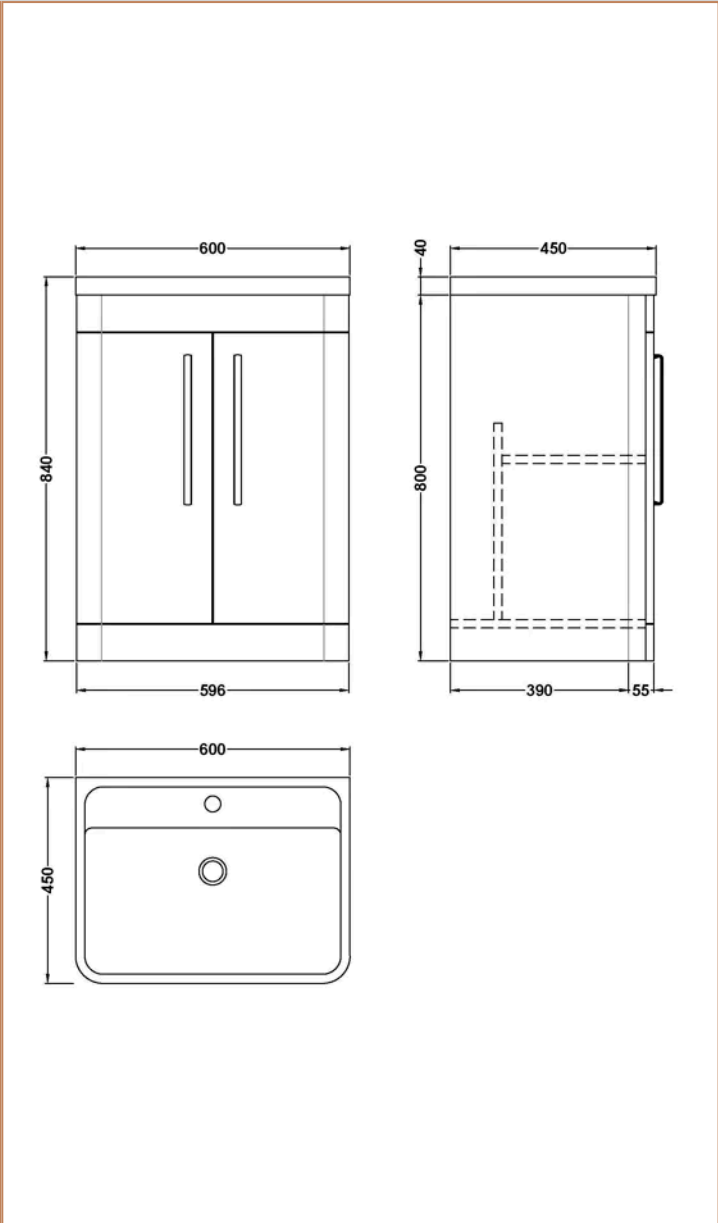

Sales Code:
FPA3210

Barcode: 5064007009645

Brand: nuie

Description: nuie Parade 600mm Pebble Grey 2 Drawer Floor Standing Vanity Unit With Polymarble Basin

Product Dimensions

Product	840 x 600 x 450mm (H x W x D)
Packaged	550 x 550 x 550mm (H x W x D)
Nett Weight	37.82 kg
Packaged Weight	0 kg

Product Details

Country of Origin	China
Product Material	Mfc Smooth Matt,Polymarble
Colour/Finish	Pebble Grey
Mount Type	Wall Hung
Style	Contemporary
Handle Type	D Shape
Construction Method	Cam & Wood Dowel
Construction Type	Rigid
Fsc Certified	Yes
Handles Included	Yes
Inner Bowl Depth	315 mm
Inner Bowl Height	105 mm
Inner Bowl Width	755 mm
Leg Set Included	No
Legs Included	No
Material Thickness	18 mm
No. Drawers	2
No. Of Tapholes	1
No. Shelves	1
Number Of Bowls	1
Number Of Shelves	1
Overflow Cover Included	Yes
Overflow Included	Yes
Tap Included	No
Waste Included	No
Waste Shroud	No