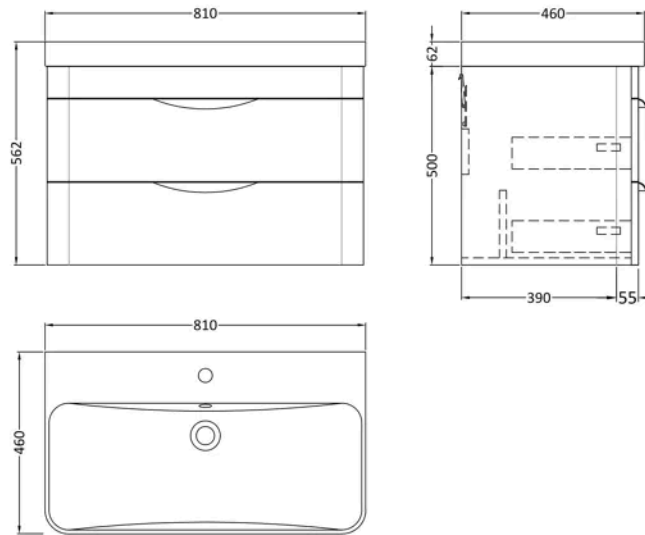

**Sales Code:** FPA3205B

**Barcode:** 5064007009638

**Brand:** nuie

**Description:** nuie Parade 800mm Pebble Grey 2 Drawer Wall Hung Vanity Unit With Thin Edge Basin

Product Image Not Available

### Product Dimensions

Packaged	550 x 550 x 550mm (H x W x D)
Nett Weight	50.12 kg
Packaged Weight	0 kg

### Product Details

Country of Origin	China
Product Material	Ceramic,Mfc Smooth Matt
Colour/Finish	Pebble Grey
Mount Type	Wall Hung
Style	Contemporary
Handle Type	Cup
Construction Method	Cam & Wood Dowel
Construction Type	Rigid
Drawer Type	80mm High Metal S/C Inc Gallery
Fsc Certified	Yes
Handles Included	Yes
Inner Bowl Depth	330 mm
Inner Bowl Height	110 mm
Inner Bowl Width	795 mm
Leg Set Included	No
Legs Included	No
Material Thickness	18 mm
No. Drawers	2
No. Of Tapholes	1
Number Of Bowls	1
Overflow Cover Included	Yes
Overflow Included	Yes
Tap Included	No
Waste Included	No
Waste Shroud	Yes