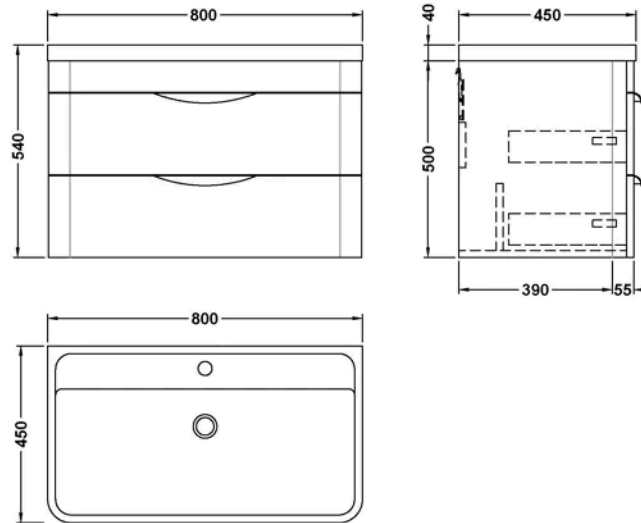

**Sales Code:** FPA3205A

**Barcode:** 5064007009621

**Brand:** nuie

**Description:** nuie Parade 800mm Pebble Grey 2 Drawer Wall Hung Vanity Unit With Basin

Product Image Not Available

### Product Dimensions

Product	540 x 810 x 450mm (H x W x D)
Packaged	550 x 550 x 550mm (H x W x D)
Nett Weight	50.12 kg
Packaged Weight	0 kg

### Product Details

Country of Origin	China
Product Material	Ceramic, Mfc Smooth Matt
Colour/Finish	Pebble Grey
Mount Type	Wall Hung
Style	Contemporary
Handle Type	Cup
Construction Method	Cam & Wood Dowel
Construction Type	Rigid
Drawer Type	80mm High Metal S/C Inc Gallery
Fsc Certified	Yes
Handles Included	Yes
Inner Bowl Depth	315 mm
Inner Bowl Height	105 mm
Inner Bowl Width	755 mm
Leg Set Included	No
Legs Included	No
Material Thickness	18 mm
No. Drawers	2
No. Of Tapholes	1
Number Of Bowls	1
Overflow Cover Included	Yes
Overflow Included	Yes
Tap Included	No
Waste Included	No
Waste Shroud	Yes