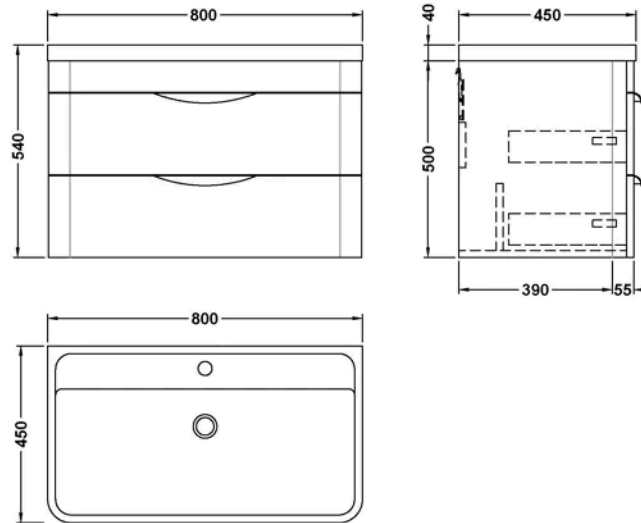

Sales Code: FPA3205

Barcode: 5064007009614

Brand: nuie

Description: nuie Parade 800mm Pebble Grey 2 Drawer Wall Hung Vanity Unit With Polymarble Basin

Product Image Not Available

Product Dimensions

Product	540 x 800 x 445mm (H x W x D)
Packaged	550 x 550 x 550mm (H x W x D)
Nett Weight	50.12 kg
Packaged Weight	0 kg

Product Details

Country of Origin	China
Product Material	Mfc Smooth Matt, Polymarble
Colour/Finish	Pebble Grey
Mount Type	Floor
Style	Contemporary
Handle Type	Cup
Construction Method	Cam & Wood Dowel
Construction Type	Rigid
Drawer Type	80mm High Metal S/C Inc Gallery
Fsc Certified	Yes
Handles Included	Yes
Inner Bowl Depth	315 mm
Inner Bowl Height	110 mm
Inner Bowl Width	755 mm
Leg Set Included	No
Legs Included	No
Material Thickness	18 mm
No. Drawers	2
No. Of Tapholes	1
Number Of Bowls	1
Overflow Cover Included	Yes
Overflow Included	Yes
Tap Included	No
Waste Included	No
Waste Shroud	Yes