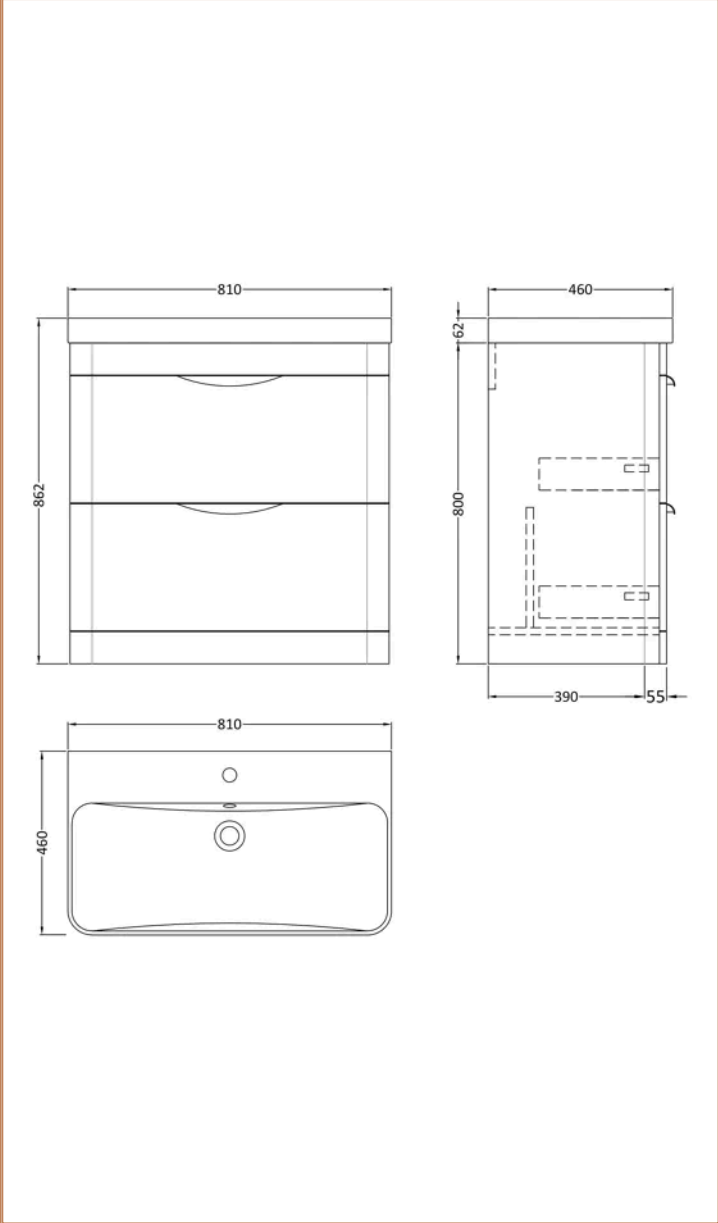

Sales Code:
FPA3204B

Barcode: 5064007009607

Brand: nuie

Description: nuie Parade 800mm Pebble Grey 2 Drawer Floor Standing Vanity Unit With Thin Edge Basin

Product Dimensions	
Packaged	550 x 550 x 550mm (H x W x D)
Nett Weight	59.82 kg
Packaged Weight	0 kg
Product Details	
Country of Origin	China
Product Material	Ceramic,Mfc Smooth Matt
Colour/Finish	Pebble Grey
Mount Type	Floor
Style	Contemporary
Handle Type	Cup
Construction Method	Cam & Wood Dowel
Construction Type	Rigid
Drawer Type	80mm High Metal S/C Inc Gallery
Fsc Certified	Yes
Handles Included	Yes
Inner Bowl Depth	330 mm
Inner Bowl Height	110 mm
Inner Bowl Width	795 mm
Leg Set Included	No
Legs Included	No
Material Thickness	18 mm
No. Drawers	2
No. Of Tapholes	1
Number Of Bowls	1
Overflow Cover Included	Yes
Overflow Included	Yes
Tap Included	No
Waste Included	No
Waste Shroud	No