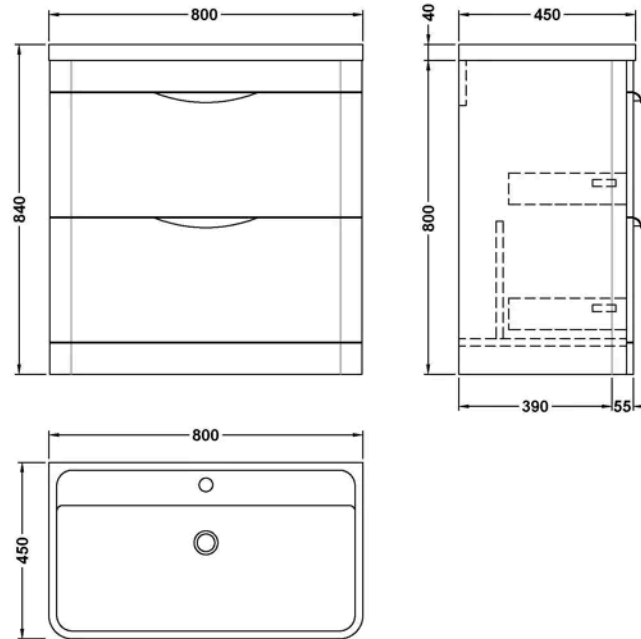

**Sales Code:** FPA3204A

**Barcode:** 5064007009591

**Brand:** nuie

**Description:** nuie Parade 800mm Pebble Grey 2 Drawer Floor Standing Vanity Unit With Basin

Product Image Not Available

### Product Dimensions

Product	840 x 810 x 450mm (H x W x D)
Packaged	550 x 550 x 550mm (H x W x D)
Nett Weight	58.12 kg
Packaged Weight	0 kg

### Product Details

Country of Origin	China
Product Material	Ceramic, Mfc Smooth Matt
Colour/Finish	Pebble Grey
Mount Type	Floor
Style	Contemporary
Handle Type	Cup
Construction Method	Cam & Wood Dowel
Construction Type	Rigid
Drawer Type	80mm High Metal S/C Inc Gallery
Fsc Certified	Yes
Handles Included	Yes
Inner Bowl Depth	315 mm
Inner Bowl Height	105 mm
Inner Bowl Width	755 mm
Leg Set Included	No
Legs Included	No
Material Thickness	18 mm
No. Drawers	2
No. Of Tapholes	1
Number Of Bowls	1
Overflow Cover Included	Yes
Overflow Included	Yes
Tap Included	No
Waste Included	No
Waste Shroud	No