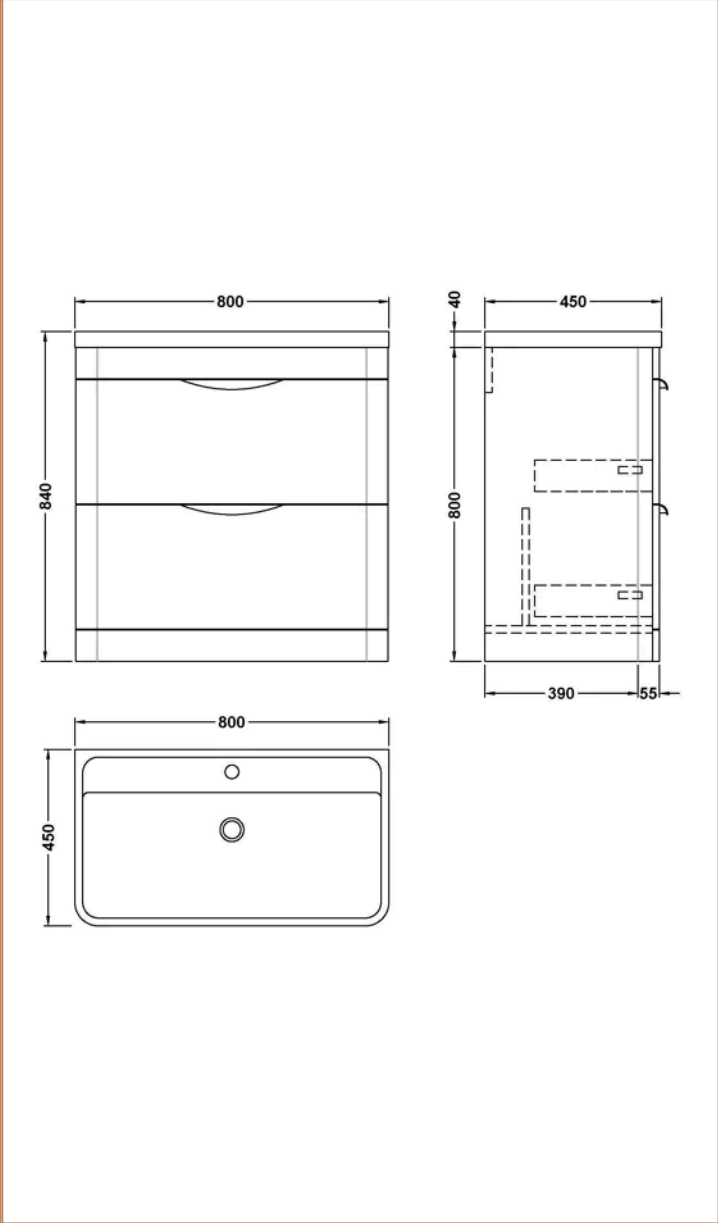

Sales Code:
FPA3204

Barcode: 5064007009584

Brand: nuie

Description: nuie Parade 800mm Pebble Grey 2 Drawer Floor Standing Vanity Unit With Polymarble Basin

Product Dimensions	
Product	840 x 600 x 450mm (H x W x D)
Packaged	550 x 550 x 550mm (H x W x D)
Nett Weight	58.12 kg
Packaged Weight	0 kg
Product Details	
Country of Origin	China
Product Material	Mfc Smooth Matt, Polymarble
Colour/Finish	Pebble Grey
Mount Type	Wall Hung
Style	Contemporary
Handle Type	Cup
Construction Method	Cam & Wood Dowel
Construction Type	Rigid
Drawer Type	80mm High Metal S/C Inc Gallery
Fsc Certified	Yes
Handles Included	Yes
Inner Bowl Depth	315 mm
Inner Bowl Height	110 mm
Inner Bowl Width	550 mm
Leg Set Included	No
Legs Included	No
Material Thickness	18 mm
No. Drawers	2
No. Of Tapholes	1
Number Of Bowls	1
Overflow Cover Included	Yes
Overflow Included	Yes
Tap Included	No
Waste Included	No
Waste Shroud	No