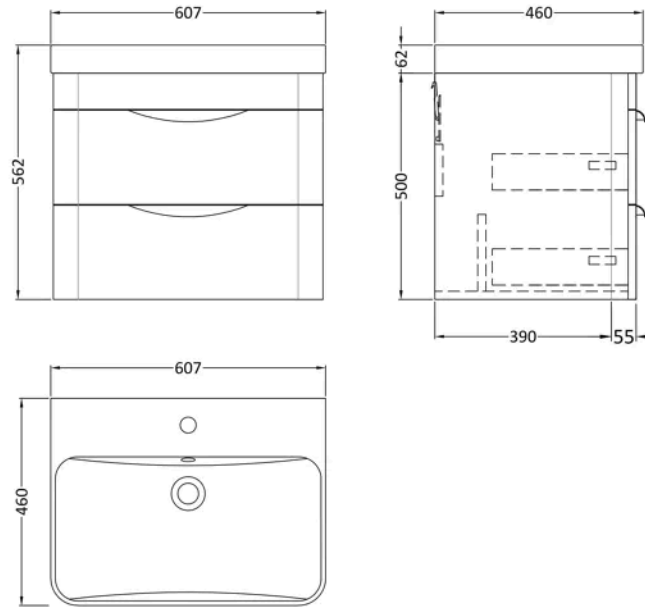

Sales Code: FPA3202B

Barcode: 5064007009577

Brand: nuie

Description: nuie Parade 600mm Pebble Grey 2 Drawer Wall Hung Vanity Unit With Thin Edge Basin

Product Image Not Available

Product Dimensions

Packaged	550 x 550 x 550mm (H x W x D)
Nett Weight	39.8 kg
Packaged Weight	0 kg

Product Details

Country of Origin	China
Product Material	Ceramic, Mfc Smooth Matt
Colour/Finish	Pebble Grey
Mount Type	Wall Hung
Style	Contemporary
Handle Type	Cup
Construction Method	Cam & Wood Dowel
Construction Type	Rigid
Drawer Type	80mm High Metal S/C Inc Gallery
Fsc Certified	Yes
Handles Included	Yes
Inner Bowl Depth	330 mm
Inner Bowl Height	110 mm
Inner Bowl Width	590 mm
Leg Set Included	No
Legs Included	No
Material Thickness	18 mm
No. Drawers	2
No. Of Tapholes	1
Number Of Bowls	1
Overflow Cover Included	Yes
Overflow Included	Yes
Tap Included	No
Waste Included	No
Waste Shroud	Yes