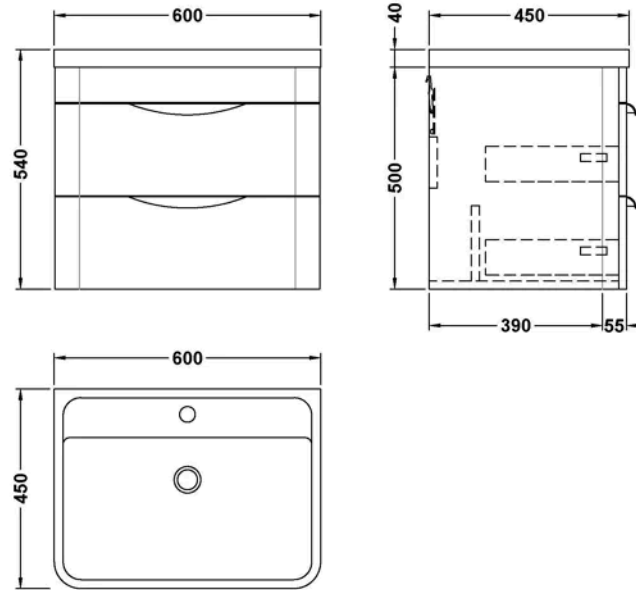

Sales Code: FPA3202A

Barcode: 5064007009560

Brand: nuie

Description: nuie Parade 600mm Pebble Grey 2 Drawer Wall Hung Vanity Unit With Basin

Product Image Not Available

Product Dimensions

Product	540 x 610 x 450mm (H x W x D)
Packaged	550 x 550 x 550mm (H x W x D)
Nett Weight	39.82 kg
Packaged Weight	0 kg

Product Details

Country of Origin	China
Product Material	Ceramic, Mfc Smooth Matt
Colour/Finish	Pebble Grey
Mount Type	Wall Hung
Style	Contemporary
Handle Type	Cup
Construction Method	Cam & Wood Dowel
Construction Type	Rigid
Drawer Type	80mm High Metal S/C Inc Gallery
Fsc Certified	Yes
Handles Included	Yes
Inner Bowl Depth	315 mm
Inner Bowl Height	110 mm
Inner Bowl Width	550 mm
Leg Set Included	No
Legs Included	No
Material Thickness	18 mm
No. Drawers	2
No. Of Tapholes	1
Number Of Bowls	1
Overflow Cover Included	Yes
Overflow Included	Yes
Tap Included	No
Waste Included	No
Waste Shroud	Yes