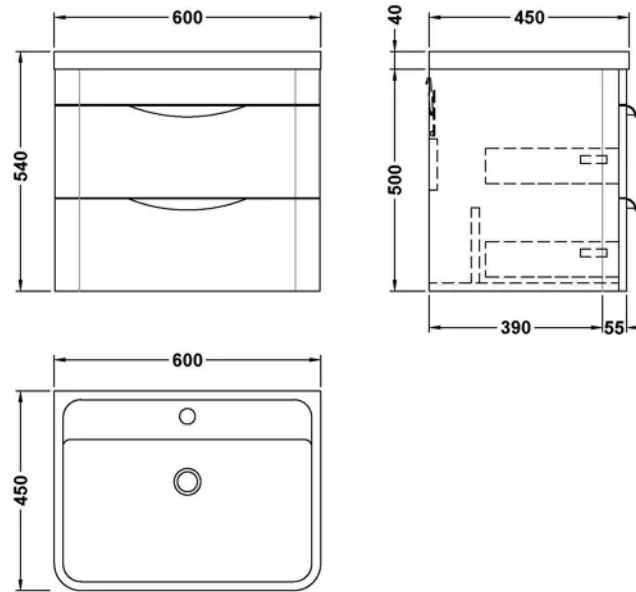

Sales Code: FPA3202

Barcode: 5064007009553

Brand: nuie

Description: nuie Parade 600mm Pebble Grey 2 Drawer Wall Hung Vanity Unit With Polymarble Basin

Product Image Not Available

Product Dimensions

Product	540 x 600 x 445mm (H x W x D)
Packaged	550 x 550 x 550mm (H x W x D)
Nett Weight	39.82 kg
Packaged Weight	0 kg

Product Details

Country of Origin	China
Product Material	Mfc Smooth Matt, Polymarble
Colour/Finish	Pebble Grey
Mount Type	Floor
Style	Contemporary
Handle Type	Cup
Construction Method	Cam & Wood Dowel
Construction Type	Rigid
Drawer Type	80mm High Metal S/C Inc Gallery
Fsc Certified	Yes
Handles Included	Yes
Inner Bowl Depth	315 mm
Inner Bowl Height	110 mm
Inner Bowl Width	550 mm
Leg Set Included	No
Legs Included	No
Material Thickness	18 mm
No. Drawers	2
No. Of Tapholes	1
Number Of Bowls	1
Overflow Cover Included	Yes
Overflow Included	Yes
Tap Included	No
Waste Included	No
Waste Shroud	Yes