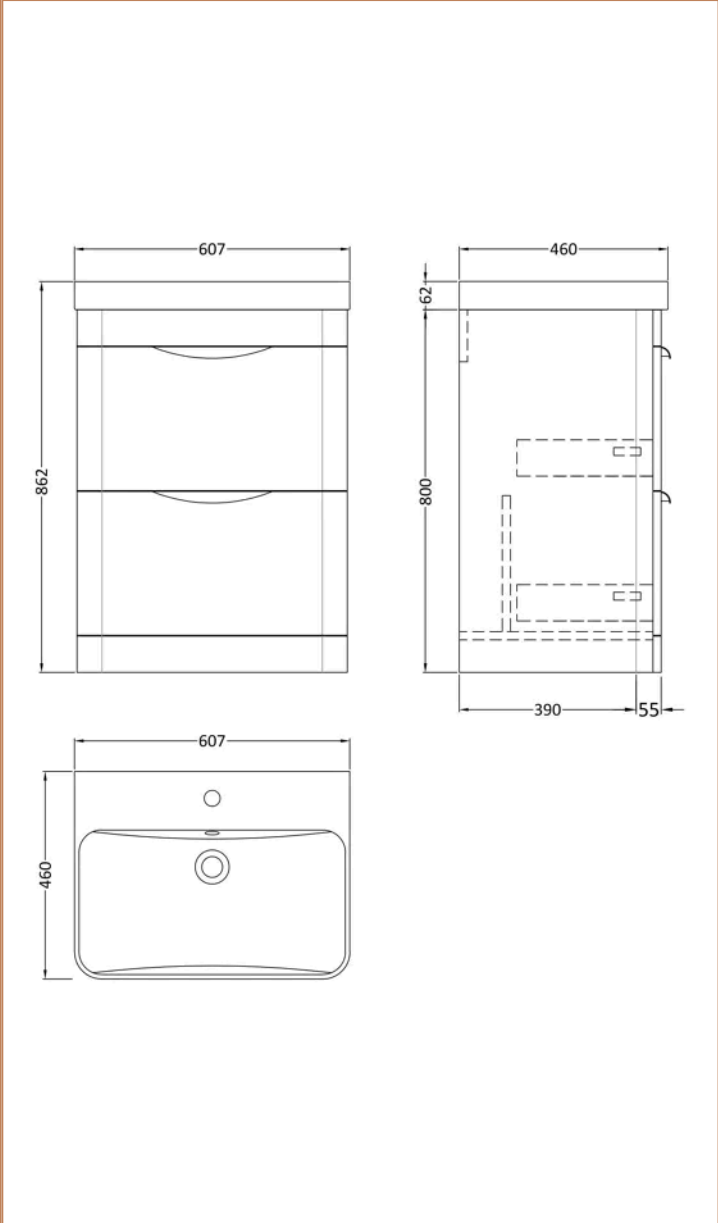

Sales Code:
FPA3201B

Barcode: 5064007009546

Brand: nuie

Description: nuie Parade 600mm Pebble Grey 2 Drawer Floor Standing Vanity Unit With Thin Edge Basin

Product Dimensions	
Packaged	550 x 550 x 550mm (H x W x D)
Nett Weight	42.8 kg
Packaged Weight	0 kg
Product Details	
Country of Origin	China
Product Material	Ceramic,Mfc Smooth Matt
Colour/Finish	Pebble Grey
Mount Type	Floor
Style	Contemporary
Handle Type	Cup
Construction Method	Cam & Wood Dowel
Construction Type	Rigid
Drawer Type	80mm High Metal S/C Inc Gallery
Fsc Certified	Yes
Handles Included	Yes
Inner Bowl Depth	330 mm
Inner Bowl Height	110 mm
Inner Bowl Width	590 mm
Leg Set Included	No
Legs Included	No
Material Thickness	18 mm
No. Drawers	2
No. Of Tapholes	1
Number Of Bowls	1
Overflow Cover Included	Yes
Overflow Included	Yes
Tap Included	No
Waste Included	No
Waste Shroud	No