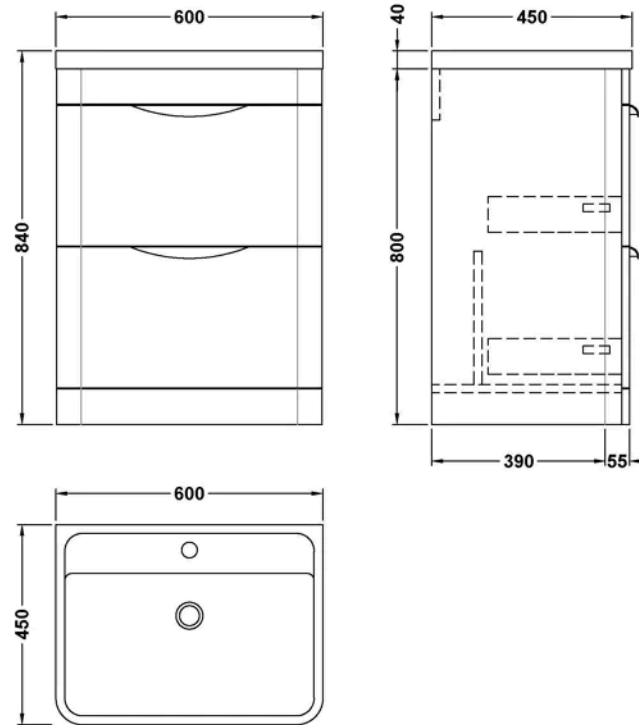

Sales Code: FPA3201A

Barcode: 5064007009539

Brand: nuie

Description: nuie Parade 600mm Pebble Grey 2 Drawer Floor Standing Vanity Unit With Basin

Product Image Not Available

Product Dimensions

Product	840 x 610 x 450mm (H x W x D)
Packaged	550 x 550 x 550mm (H x W x D)
Nett Weight	46.82 kg
Packaged Weight	0 kg

Product Details

Country of Origin	China
Product Material	Ceramic, Mfc Smooth Matt
Colour/Finish	Pebble Grey
Mount Type	Floor
Style	Contemporary
Handle Type	Cup
Construction Method	Cam & Wood Dowel
Construction Type	Rigid
Drawer Type	80mm High Metal S/C Inc Gallery
Fsc Certified	Yes
Handles Included	Yes
Inner Bowl Depth	315 mm
Inner Bowl Height	110 mm
Inner Bowl Width	550 mm
Leg Set Included	No
Legs Included	No
Material Thickness	18 mm
No. Drawers	2
No. Of Tapholes	1
Number Of Bowls	1
Overflow Cover Included	Yes
Overflow Included	Yes
Tap Included	No
Waste Included	No
Waste Shroud	No