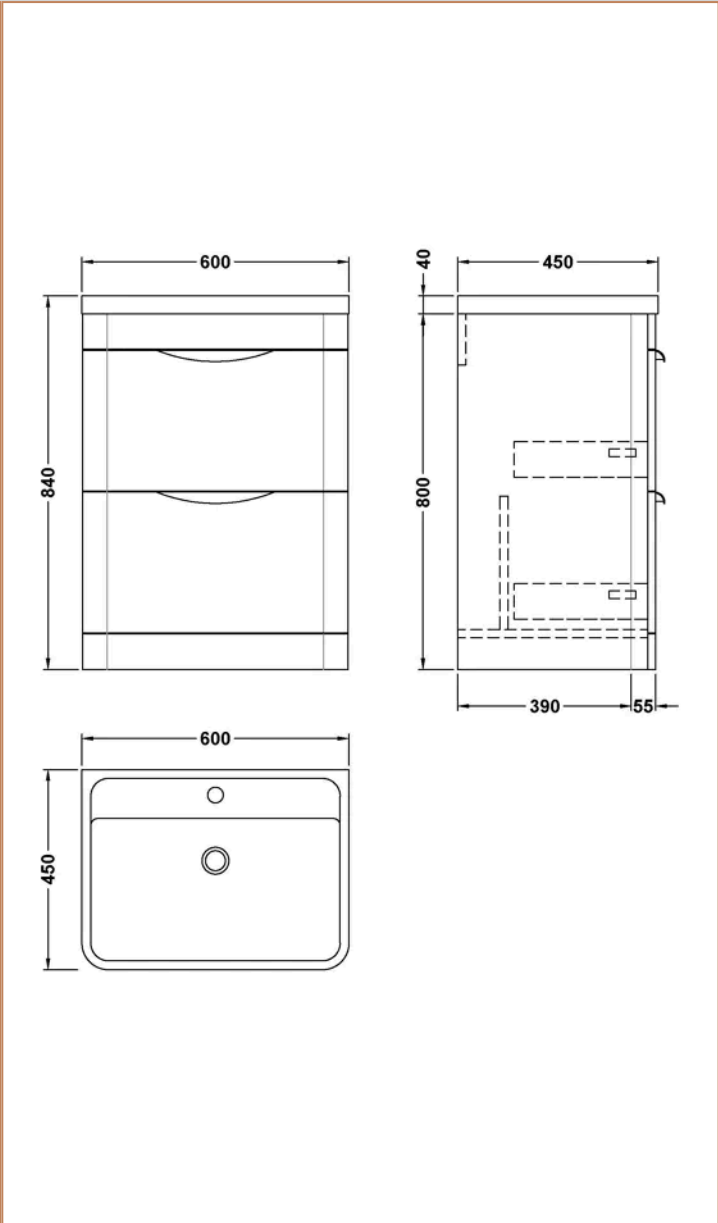

Sales Code:
FPA3201

Barcode: 5064007009522

Brand: nuie

Description: nuie Parade 600mm Pebble Grey 2 Drawer Floor Standing Vanity Unit With Polymarble Basin

Product Dimensions

Product	840 x 800 x 450mm (H x W x D)
Packaged	550 x 550 x 550mm (H x W x D)
Nett Weight	46.82 kg
Packaged Weight	0 kg

Product Details

Country of Origin	China
Product Material	Mfc Smooth Matt, Polymarble
Colour/Finish	Pebble Grey
Mount Type	Floor
Style	Contemporary
Handle Type	Cup
Construction Method	Cam & Wood Dowel
Construction Type	Rigid
Drawer Type	80mm High Metal S/C Inc Gallery
Fsc Certified	Yes
Handles Included	Yes
Inner Bowl Depth	315 mm
Inner Bowl Height	110 mm
Inner Bowl Width	550 mm
Leg Set Included	No
Legs Included	No
Material Thickness	18 mm
No. Doors	2
No. Of Tapholes	1
Number Of Bowls	1
Overflow Cover Included	Yes
Overflow Included	Yes
Tap Included	No
Waste Included	No
Waste Shroud	No