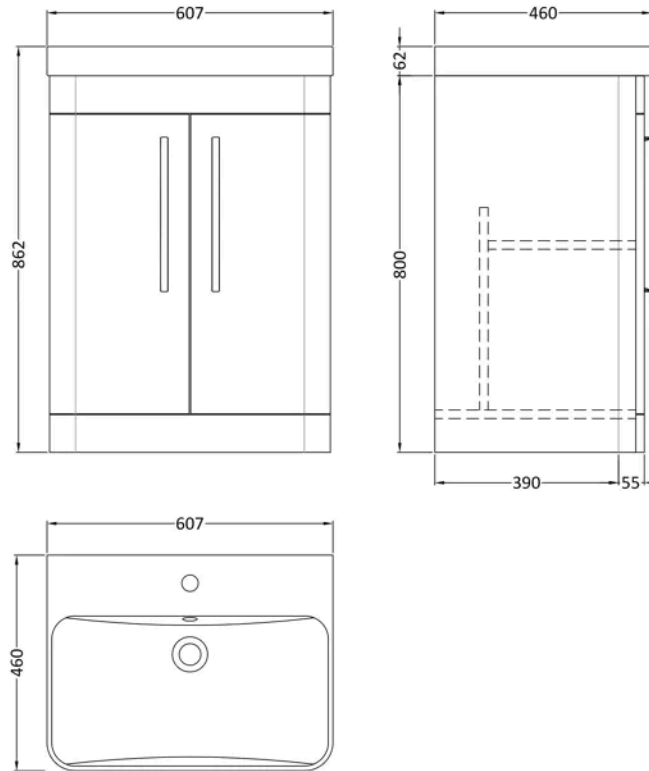

Sales Code: FPA210B

Barcode: 5064007009515

Brand: nuie

Description: nuie Parade 600mm Satin Grey 2 Door Floor Standing Vanity Unit With Thin Edge Basin

Product Image Not Available

Product Dimensions

Packaged	550 x 550 x 550mm (H x W x D)
Nett Weight	37.8 kg
Packaged Weight	0 kg

Product Details

Country of Origin	China
Product Material	Ceramic,Mfc Smooth Matt
Colour/Finish	Satin Grey
Mount Type	Floor
Style	Contemporary
Handle Type	D Shape
Construction Method	Cam & Wood Dowel
Construction Type	Rigid
Fsc Certified	Yes
Handles Included	Yes
Inner Bowl Depth	330 mm
Inner Bowl Height	110 mm
Inner Bowl Width	590 mm
Leg Set Included	No
Legs Included	No
Material Thickness	18 mm
No. Doors	2
No. Of Tapholes	1
No. Shelves	1
Number Of Bowls	1
Number Of Shelves	1
Overflow Cover Included	Yes
Overflow Included	Yes
Tap Included	No
Waste Included	No
Waste Shroud	No