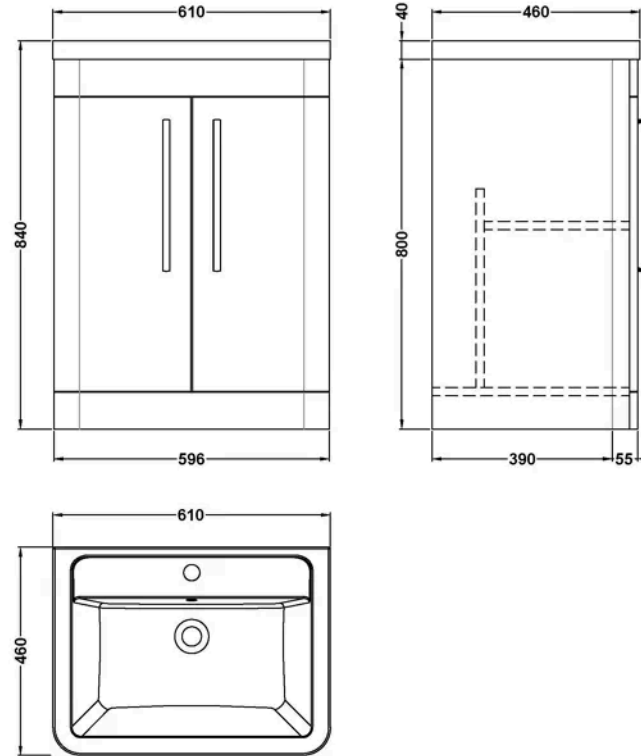

Sales Code: FPA210A

Barcode: 5064007009508

Brand: nuie

Description: nuie Parade 600mm Satin Grey 2 Door Floor Standing Vanity Unit With Basin

Product Image Not Available

Product Dimensions

Product	840 x 610 x 450mm (H x W x D)
Packaged	550 x 550 x 550mm (H x W x D)
Nett Weight	37.82 kg
Packaged Weight	0 kg

Product Details

Country of Origin	China
Product Material	Ceramic, Mfc Smooth Matt
Colour/Finish	Satin Grey
Mount Type	Floor
Style	Contemporary
Handle Type	D Shape
Construction Method	Cam & Wood Dowel
Construction Type	Rigid
Fsc Certified	Yes
Handles Included	Yes
Inner Bowl Depth	315 mm
Inner Bowl Height	110 mm
Inner Bowl Width	550 mm
Leg Set Included	No
Legs Included	No
Material Thickness	18 mm
No. Doors	2
No. Of Tapholes	1
No. Shelves	1
Number Of Bowls	1
Number Of Shelves	1
Overflow Cover Included	Yes
Overflow Included	Yes
Tap Included	No
Waste Included	No
Waste Shroud	No