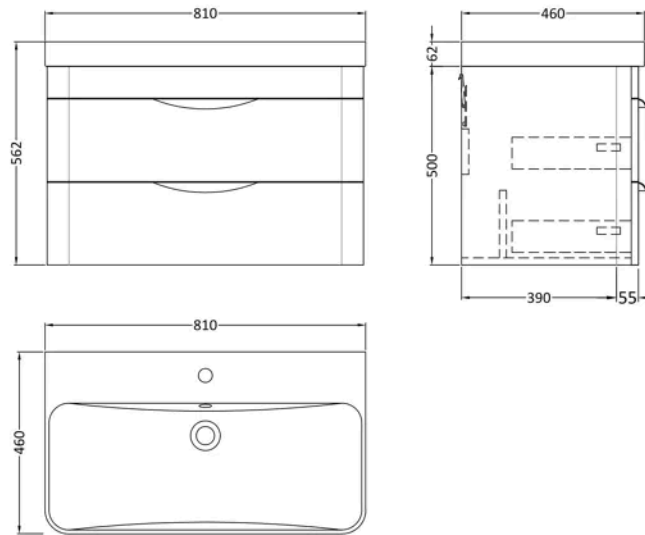

Sales Code: FPA205B

Barcode: 5064007009485

Brand: nuie

Description: nuie Parade 800mm Satin Grey 2 Drawer Wall Hung Vanity Unit With Thin Edge Basin

Product Image Not Available

Product Dimensions

Packaged	550 x 550 x 550mm (H x W x D)
Nett Weight	50.12 kg
Packaged Weight	0 kg

Product Details

Country of Origin	China
Product Material	Ceramic,Mfc Smooth Matt
Colour/Finish	Satin Grey
Mount Type	Wall Hung
Style	Contemporary
Handle Type	Cup
Construction Method	Cam & Wood Dowel
Construction Type	Rigid
Drawer Type	80mm High Metal S/C Inc Gallery
Fsc Certified	Yes
Handles Included	Yes
Inner Bowl Depth	330 mm
Inner Bowl Height	110 mm
Inner Bowl Width	795 mm
Leg Set Included	No
Legs Included	No
Material Thickness	18 mm
No. Drawers	2
No. Of Tapholes	1
Number Of Bowls	1
Overflow Cover Included	Yes
Overflow Included	Yes
Tap Included	No
Waste Included	No
Waste Shroud	Yes