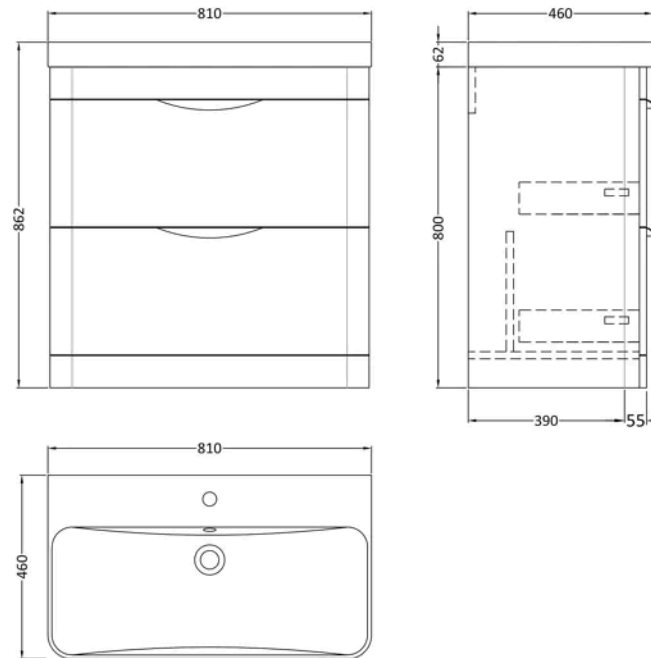

Sales Code: FPA204B

Barcode: 5064007009454

Brand: nuie

Description: nuie Parade 800mm Satin Grey 2 Drawer Floor Standing Vanity Unit With Thin Edge Basin

Product Image Not Available

Product Dimensions

Packaged	550 x 550 x 550mm (H x W x D)
Nett Weight	59.82 kg
Packaged Weight	0 kg

Product Details

Country of Origin	China
Product Material	Ceramic,Mfc Smooth Matt
Colour/Finish	Satin Grey
Mount Type	Floor
Style	Contemporary
Handle Type	Cup
Construction Method	Cam & Wood Dowel
Construction Type	Rigid
Drawer Type	80mm High Metal S/C Inc Gallery
Fsc Certified	Yes
Handles Included	Yes
Inner Bowl Depth	330 mm
Inner Bowl Height	110 mm
Inner Bowl Width	795 mm
Leg Set Included	No
Legs Included	No
Material Thickness	18 mm
No. Drawers	2
No. Of Tapholes	1
Number Of Bowls	1
Overflow Cover Included	Yes
Overflow Included	Yes
Tap Included	No
Waste Included	No
Waste Shroud	No