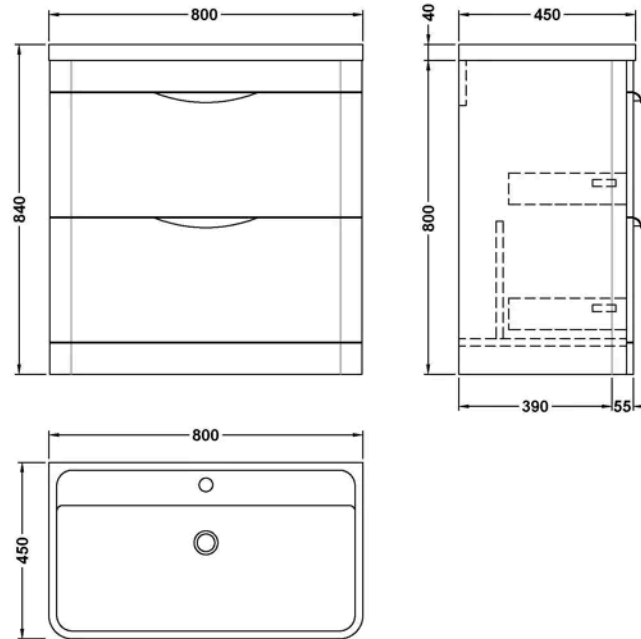

**Sales Code:** FPA204A

**Barcode:** 5064007009447

**Brand:** nuie

**Description:** nuie Parade 800mm Satin Grey 2 Drawer Floor Standing Vanity Unit With Basin

Product Image Not Available

### Product Dimensions

Product	840 x 810 x 450mm (H x W x D)
Packaged	550 x 550 x 550mm (H x W x D)
Nett Weight	58.12 kg
Packaged Weight	0 kg

### Product Details

Country of Origin	China
Product Material	Ceramic,Mfc Smooth Matt
Colour/Finish	Satin Grey
Mount Type	Floor
Style	Contemporary
Handle Type	Cup
Construction Method	Cam & Wood Dowel
Construction Type	Rigid
Drawer Type	80mm High Metal S/C Inc Gallery
Fsc Certified	Yes
Handles Included	Yes
Inner Bowl Depth	315 mm
Inner Bowl Height	105 mm
Inner Bowl Width	755 mm
Leg Set Included	No
Legs Included	No
Material Thickness	18 mm
No. Drawers	2
No. Of Tapholes	1
Number Of Bowls	1
Overflow Cover Included	Yes
Overflow Included	Yes
Tap Included	No
Waste Included	No
Waste Shroud	No