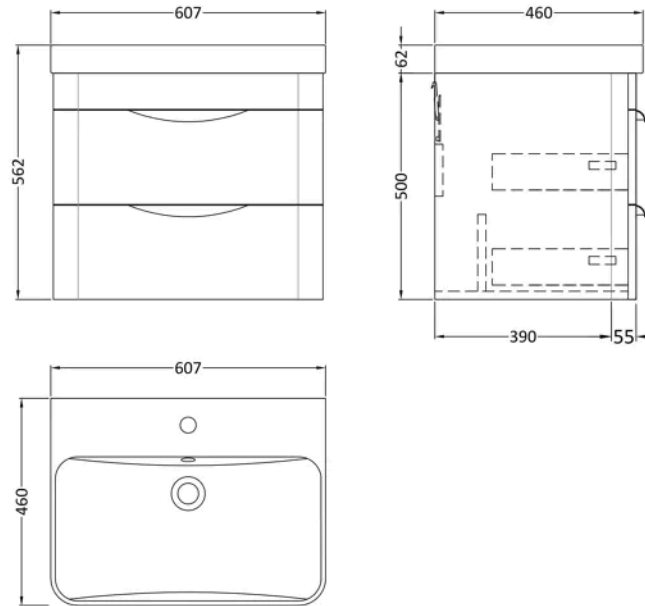

**Sales Code:** FPA202B

**Barcode:** 5064007009423

**Brand:** nuie

**Description:** nuie Parade 600mm Satin Grey 2 Drawer Wall Hung Vanity Unit With Thin Edge Basin

Product Image Not Available

### Product Dimensions

Packaged	550 x 550 x 550mm (H x W x D)
Nett Weight	39.8 kg
Packaged Weight	0 kg

### Product Details

Country of Origin	China
Product Material	Ceramic, Mfc Smooth Matt
Colour/Finish	Satin Grey
Mount Type	Wall Hung
Style	Contemporary
Handle Type	Cup
Construction Method	Cam & Wood Dowel
Construction Type	Rigid
Drawer Type	80mm High Metal S/C Inc Gallery
Fsc Certified	Yes
Handles Included	Yes
Inner Bowl Depth	330 mm
Inner Bowl Height	110 mm
Inner Bowl Width	590 mm
Leg Set Included	No
Legs Included	No
Material Thickness	18 mm
No. Drawers	2
No. Of Tapholes	1
Number Of Bowls	1
Overflow Cover Included	Yes
Overflow Included	Yes
Tap Included	No
Waste Included	No
Waste Shroud	Yes