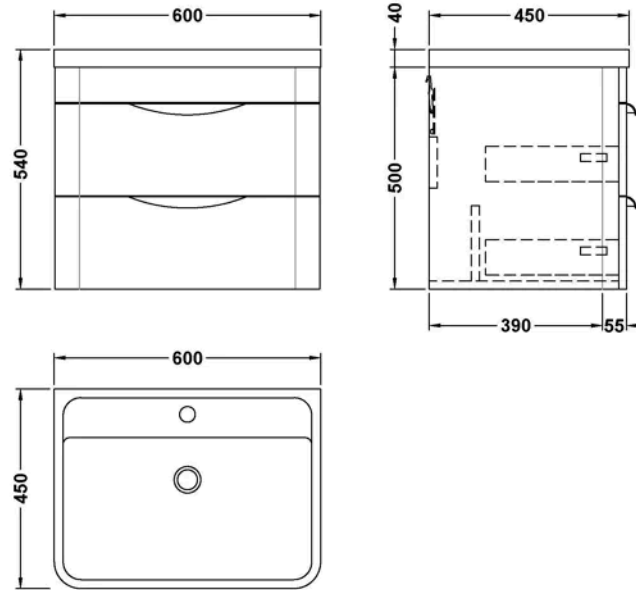

Sales Code: FPA202A

Barcode: 5064007009416

Brand: nuie

Description: nuie Parade 600mm Satin Grey 2 Drawer Wall Hung Vanity Unit With Basin

Product Image Not Available

Product Dimensions

Product	540 x 610 x 450mm (H x W x D)
Packaged	550 x 550 x 550mm (H x W x D)
Nett Weight	39.82 kg
Packaged Weight	0 kg

Product Details

Country of Origin	China
Product Material	Ceramic, Mfc Smooth Matt
Colour/Finish	Satin Grey
Mount Type	Wall Hung
Style	Contemporary
Handle Type	Cup
Construction Method	Cam & Wood Dowel
Construction Type	Rigid
Drawer Type	80mm High Metal S/C Inc Gallery
Fsc Certified	Yes
Handles Included	Yes
Inner Bowl Depth	315 mm
Inner Bowl Height	110 mm
Inner Bowl Width	550 mm
Leg Set Included	No
Legs Included	No
Material Thickness	18 mm
No. Drawers	2
No. Of Tapholes	1
Number Of Bowls	1
Overflow Cover Included	Yes
Overflow Included	Yes
Tap Included	No
Waste Included	No
Waste Shroud	Yes