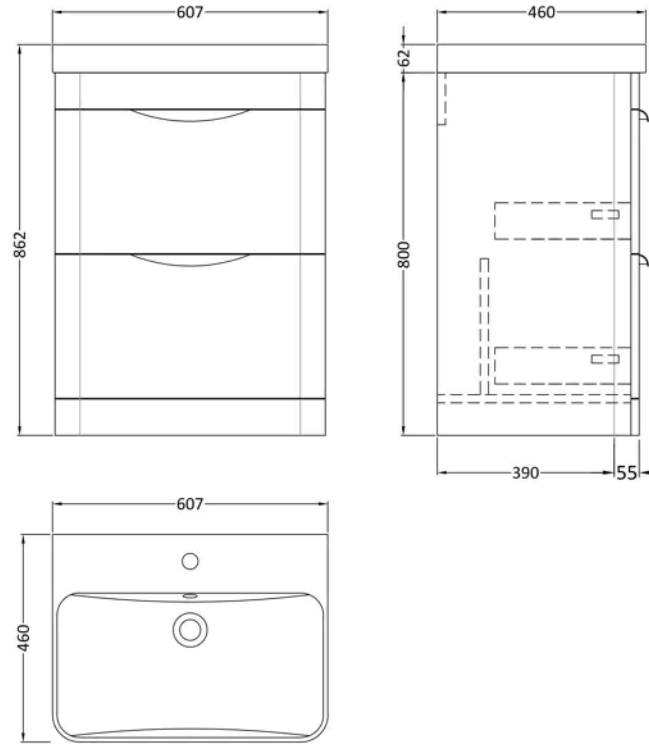

Sales Code: FPA201B

Barcode: 5064007009393

Brand: nuie

Description: nuie Parade 600mm Satin Grey 2 Drawer Floor Standing Vanity Unit With Thin Edge Basin

Product Image Not Available

Product Dimensions

Packaged	550 x 550 x 550mm (H x W x D)
Nett Weight	42.8 kg
Packaged Weight	0 kg

Product Details

Country of Origin	China
Product Material	Ceramic,Mfc Smooth Matt
Colour/Finish	Satin Grey
Mount Type	Floor
Style	Contemporary
Handle Type	Cup
Construction Method	Cam & Wood Dowel
Construction Type	Rigid
Drawer Type	80mm High Metal S/C Inc Gallery
Fsc Certified	Yes
Handles Included	Yes
Inner Bowl Depth	330 mm
Inner Bowl Height	110 mm
Inner Bowl Width	590 mm
Leg Set Included	No
Legs Included	No
Material Thickness	18 mm
No. Drawers	2
No. Of Tapholes	1
Number Of Bowls	1
Overflow Cover Included	Yes
Overflow Included	Yes
Tap Included	No
Waste Included	No
Waste Shroud	No