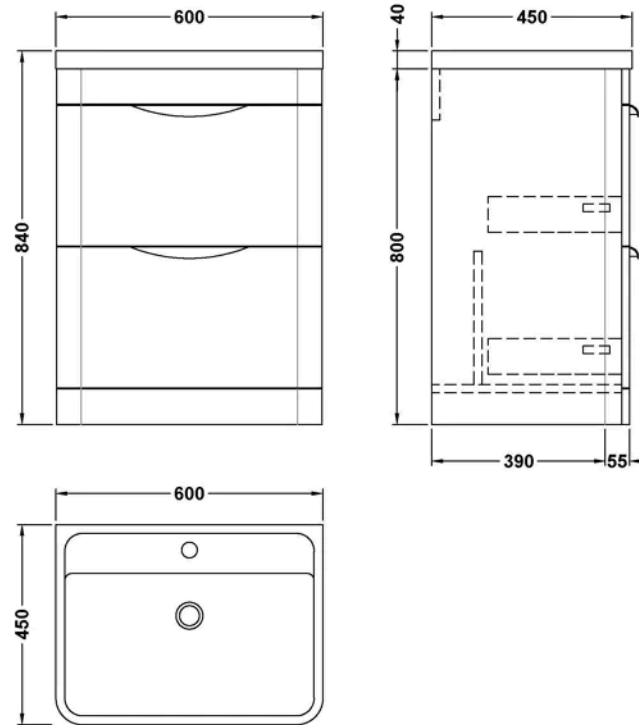

Sales Code: FPA201A

Barcode: 5064007009386

Brand: nuie

Description: nuie Parade 600mm Satin Grey 2 Drawer Floor Standing Vanity Unit With Basin

Product Image Not Available

Product Dimensions

Product	840 x 610 x 450mm (H x W x D)
Packaged	550 x 550 x 550mm (H x W x D)
Nett Weight	46.82 kg
Packaged Weight	0 kg

Product Details

Country of Origin	China
Product Material	Ceramic, Mfc Smooth Matt
Colour/Finish	Satin Grey
Mount Type	Floor
Style	Contemporary
Handle Type	Cup
Construction Method	Cam & Wood Dowel
Construction Type	Rigid
Drawer Type	80mm High Metal S/C Inc Gallery
Fsc Certified	Yes
Handles Included	Yes
Inner Bowl Depth	315 mm
Inner Bowl Height	110 mm
Inner Bowl Width	550 mm
Leg Set Included	No
Legs Included	No
Material Thickness	18 mm
No. Drawers	2
No. Of Tapholes	1
Number Of Bowls	1
Overflow Cover Included	Yes
Overflow Included	Yes
Tap Included	No
Waste Included	No
Waste Shroud	No