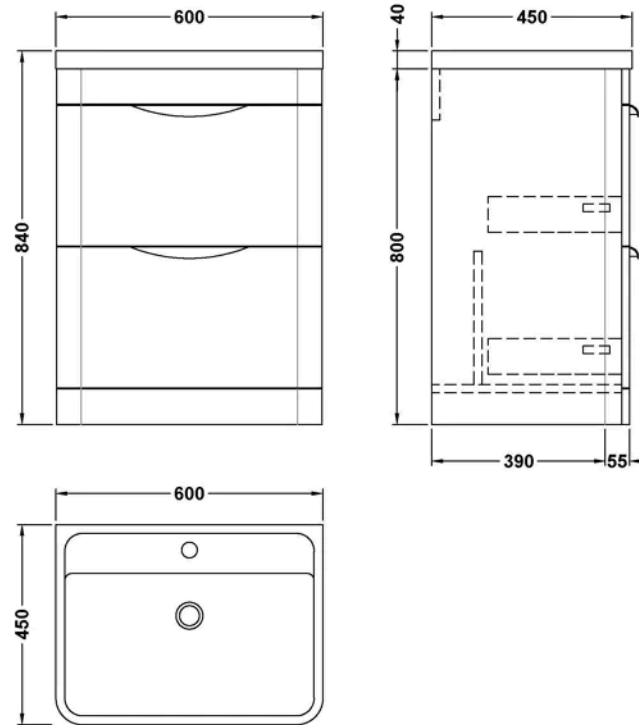

Sales Code: FPA201

Barcode: 5064007009379

Brand: nuie

Description: nuie Parade 600mm Satin Grey 2 Drawer Floor Standing Vanity Unit With Polymarble Basin

Product Image Not Available

Product Dimensions

Product	840 x 800 x 450mm (H x W x D)
Packaged	550 x 550 x 550mm (H x W x D)
Nett Weight	46.82 kg
Packaged Weight	0 kg

Product Details

Country of Origin	China
Product Material	Mfc Smooth Matt,Polymarble
Colour/Finish	Satin Grey
Mount Type	Floor
Style	Contemporary
Handle Type	Cup
Construction Method	Cam & Wood Dowel
Construction Type	Rigid
Drawer Type	80mm High Metal S/C Inc Gallery
Fsc Certified	Yes
Handles Included	Yes
Inner Bowl Depth	315 mm
Inner Bowl Height	110 mm
Inner Bowl Width	550 mm
Leg Set Included	No
Legs Included	No
Material Thickness	18 mm
No. Doors	2
No. Of Tapholes	1
Number Of Bowls	1
Overflow Cover Included	Yes
Overflow Included	Yes
Tap Included	No
Waste Included	No
Waste Shroud	No