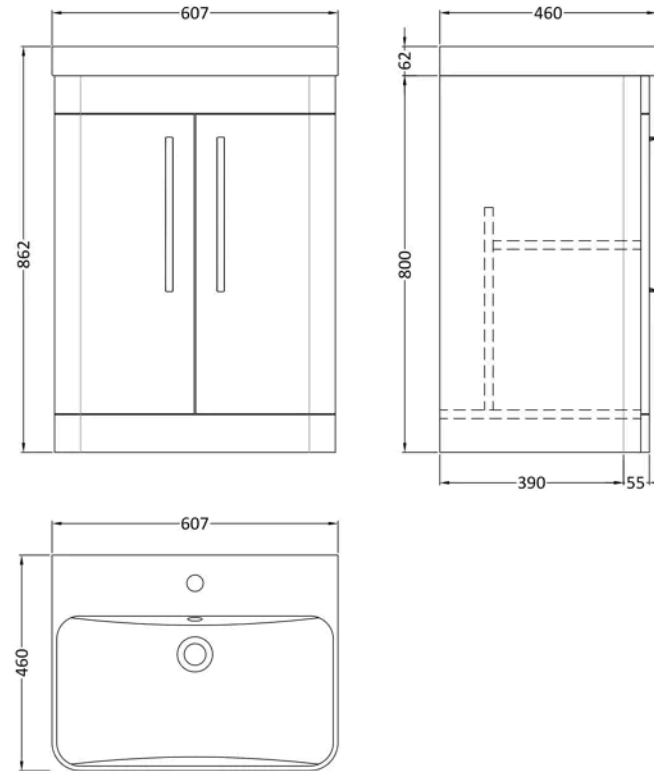

Sales Code: FPA1410B

Barcode: 5056678440674

Brand: nuie

Description: nuie Parade 600mm Soft Black 2 Door Floor Standing Vanity Unit With Thin Edge Basin

Product Dimensions

| | |
|-----------------|-------------------------------|
| Packaged | 550 x 550 x 550mm (H x W x D) |
| Nett Weight | 37.8 kg |
| Packaged Weight | 0 kg |

Product Details

| | |
|-------------------------|--------------------------|
| Country of Origin | China |
| Product Material | Ceramic, Mfc Smooth Matt |
| Colour/Finish | Soft Black |
| Mount Type | Floor |
| Style | Contemporary |
| Handle Type | D Shape |
| Construction Method | Cam & Wood Dowel |
| Construction Type | Rigid |
| Fsc Certified | Yes |
| Handles Included | Yes |
| Inner Bowl Depth | 330 mm |
| Inner Bowl Height | 110 mm |
| Inner Bowl Width | 590 mm |
| Leg Set Included | No |
| Legs Included | No |
| Material Thickness | 18 mm |
| No. Doors | 2 |
| No. Of Tapholes | 1 |
| No. Shelves | 1 |
| Number Of Bowls | 1 |
| Number Of Shelves | 1 |
| Overflow Cover Included | Yes |
| Overflow Included | Yes |
| Tap Included | No |
| Waste Included | No |
| Waste Shroud | No |