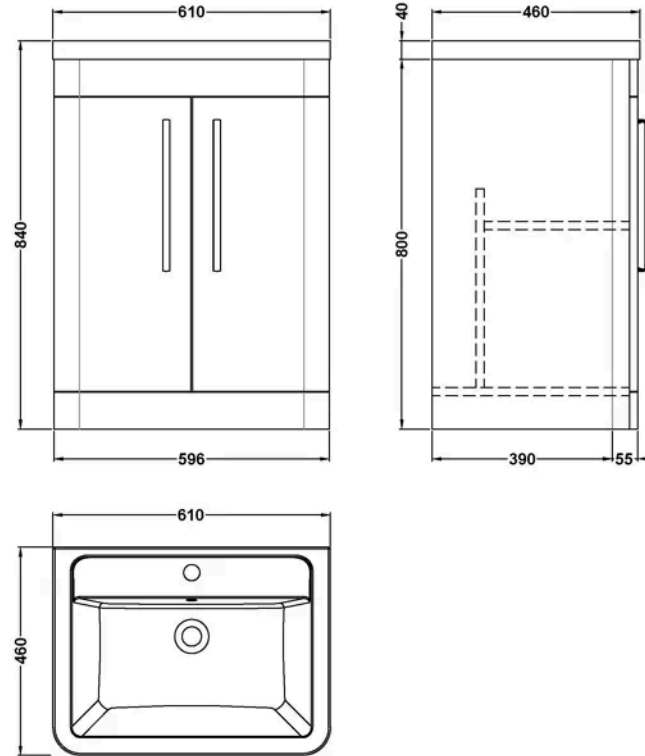

Sales Code: FPA1410A

Barcode: 5056462652801

Brand: nuie

Description: nuie Parade 600mm Soft Black 2 Door Floor Standing Vanity Unit With Basin

Product Dimensions

Product	840 x 610 x 450mm (H x W x D)
Packaged	550 x 550 x 550mm (H x W x D)
Nett Weight	37.82 kg
Packaged Weight	0 kg

Product Details

Country of Origin	China
Product Material	Ceramic,Mfc Smooth Matt
Colour/Finish	Soft Black
Mount Type	Floor
Style	Contemporary
Handle Type	D Shape
Construction Method	Cam & Wood Dowel
Construction Type	Rigid
Fsc Certified	Yes
Handles Included	Yes
Inner Bowl Depth	315 mm
Inner Bowl Height	110 mm
Inner Bowl Width	550 mm
Leg Set Included	No
Legs Included	No
Material Thickness	18 mm
No. Doors	2
No. Of Tapholes	1
No. Shelves	1
Number Of Bowls	1
Number Of Shelves	1
Overflow Cover Included	Yes
Overflow Included	Yes
Tap Included	No
Waste Included	No
Waste Shroud	No