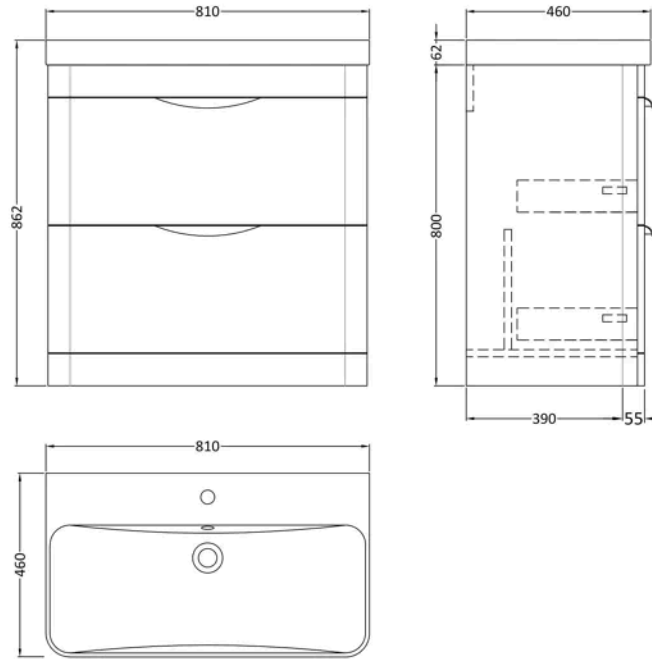

Sales Code: FPA1404B

Barcode: 5056678440612

Brand: nuie

Description: nuie Parade 800mm Soft Black 2 Drawer Floor Standing Vanity Unit With Thin Edge Basin

Product Dimensions

Packaged	550 x 550 x 550mm (H x W x D)
Nett Weight	59.82 kg
Packaged Weight	0 kg

Product Details

Country of Origin	China
Product Material	Ceramic,Mfc Smooth Matt
Colour/Finish	Soft Black
Mount Type	Floor
Style	Contemporary
Handle Type	Cup
Construction Method	Cam & Wood Dowel
Construction Type	Rigid
Drawer Type	80mm High Metal S/C Inc Gallery
Fsc Certified	Yes
Handles Included	Yes
Inner Bowl Depth	330 mm
Inner Bowl Height	110 mm
Inner Bowl Width	795 mm
Leg Set Included	No
Legs Included	No
Material Thickness	18 mm
No. Drawers	2
No. Of Tapholes	1
Number Of Bowls	1
Overflow Cover Included	Yes
Overflow Included	Yes
Tap Included	No
Waste Included	No
Waste Shroud	No