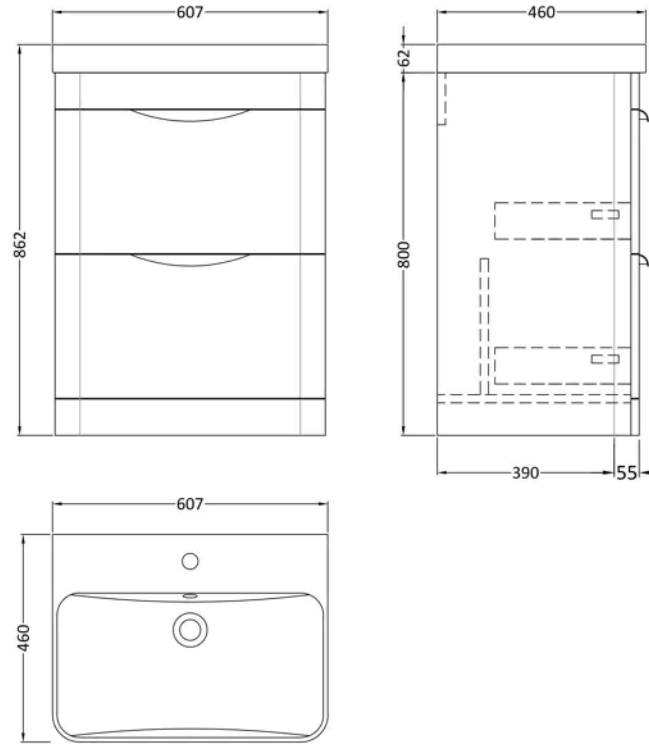

Sales Code: FPA1401B

Barcode: 5056678440643

Brand: nuie

Description: nuie Parade 600mm Soft Black 2 Drawer Floor Standing Vanity Unit With Thin Edge Basin

Product Dimensions

Packaged	550 x 550 x 550mm (H x W x D)
Nett Weight	42.8 kg
Packaged Weight	0 kg

Product Details

Country of Origin	China
Product Material	Ceramic, Mfc Smooth Matt
Colour/Finish	Soft Black
Mount Type	Floor
Style	Contemporary
Handle Type	Cup
Construction Method	Cam & Wood Dowel
Construction Type	Rigid
Drawer Type	80mm High Metal S/C Inc Gallery
Fsc Certified	Yes
Handles Included	Yes
Inner Bowl Depth	330 mm
Inner Bowl Height	110 mm
Inner Bowl Width	590 mm
Leg Set Included	No
Legs Included	No
Material Thickness	18 mm
No. Drawers	2
No. Of Tapholes	1
Number Of Bowls	1
Overflow Cover Included	Yes
Overflow Included	Yes
Tap Included	No
Waste Included	No
Waste Shroud	No