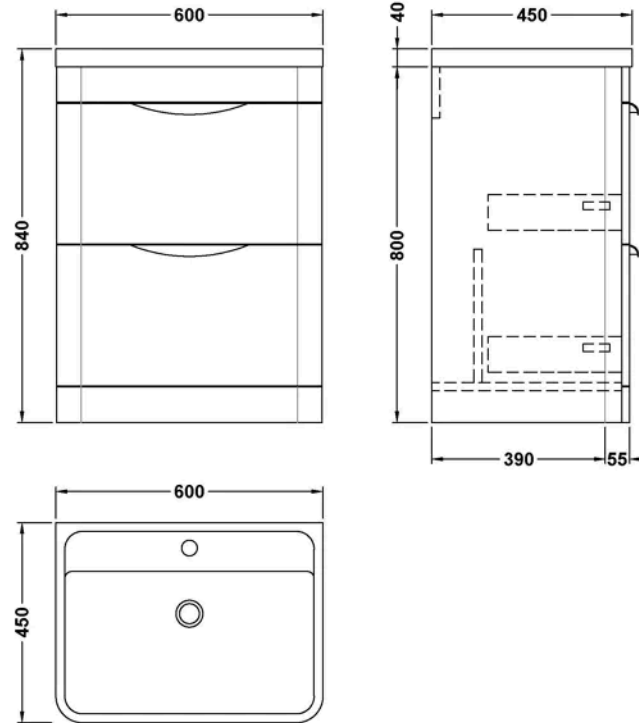

Sales Code: FPA1401A

Barcode: 5056462654959

Brand: nuie

Description: nuie Parade 600mm Soft Black 2 Drawer Floor Standing Vanity Unit With Basin

Product Dimensions

Product	840 x 610 x 450mm (H x W x D)
Packaged	550 x 550 x 550mm (H x W x D)
Nett Weight	46.82 kg
Packaged Weight	0 kg

Product Details

Country of Origin	China
Product Material	Ceramic, Mfc Smooth Matt
Colour/Finish	Soft Black
Mount Type	Floor
Style	Contemporary
Handle Type	Cup
Construction Method	Cam & Wood Dowel
Construction Type	Rigid
Drawer Type	80mm High Metal S/C Inc Gallery
Fsc Certified	Yes
Handles Included	Yes
Inner Bowl Depth	315 mm
Inner Bowl Height	110 mm
Inner Bowl Width	550 mm
Leg Set Included	No
Legs Included	No
Material Thickness	18 mm
No. Drawers	2
No. Of Tapholes	1
Number Of Bowls	1
Overflow Cover Included	Yes
Overflow Included	Yes
Tap Included	No
Waste Included	No
Waste Shroud	No