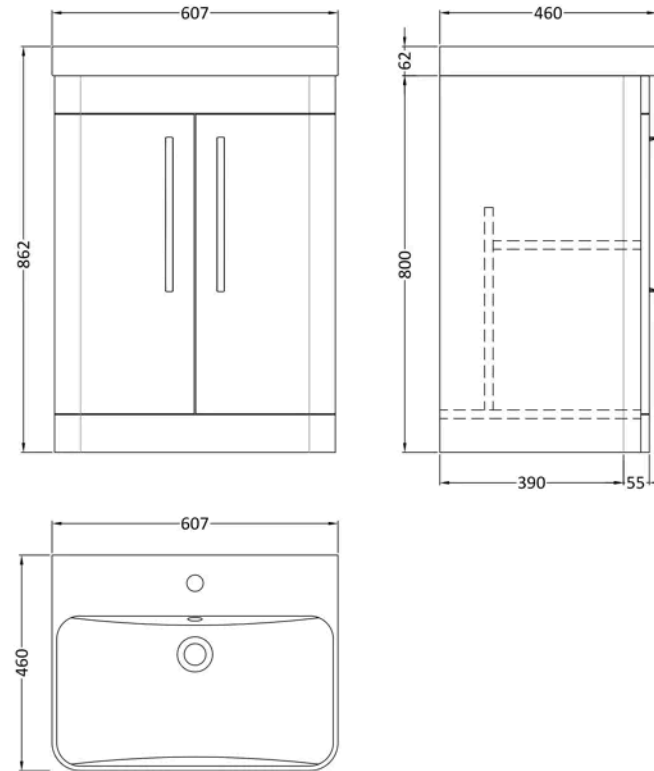

**Sales Code:** FPA010B

**Barcode:** 5056678440681

**Brand:** nuie

**Description:** nuie Parade 600mm Gloss White 2 Door Floor Standing Vanity Unit With Thin Edge Basin

### Product Dimensions

Packaged	550 x 550 x 550mm (H x W x D)
Nett Weight	37.8 kg
Packaged Weight	0 kg

### Product Details

Country of Origin	China
Product Material	Ceramic, Mfc Smooth Matt
Colour/Finish	Gloss White
Mount Type	Floor
Style	Contemporary
Handle Type	D Shape
Construction Method	Cam & Wood Dowel
Construction Type	Rigid
Fsc Certified	Yes
Handles Included	Yes
Inner Bowl Depth	330 mm
Inner Bowl Height	110 mm
Inner Bowl Width	590 mm
Leg Set Included	No
Legs Included	No
Material Thickness	18 mm
No. Doors	2
No. Of Tapholes	1
No. Shelves	1
Number Of Bowls	1
Number Of Shelves	1
Overflow Cover Included	Yes
Overflow Included	Yes
Tap Included	No
Waste Included	No
Waste Shroud	No