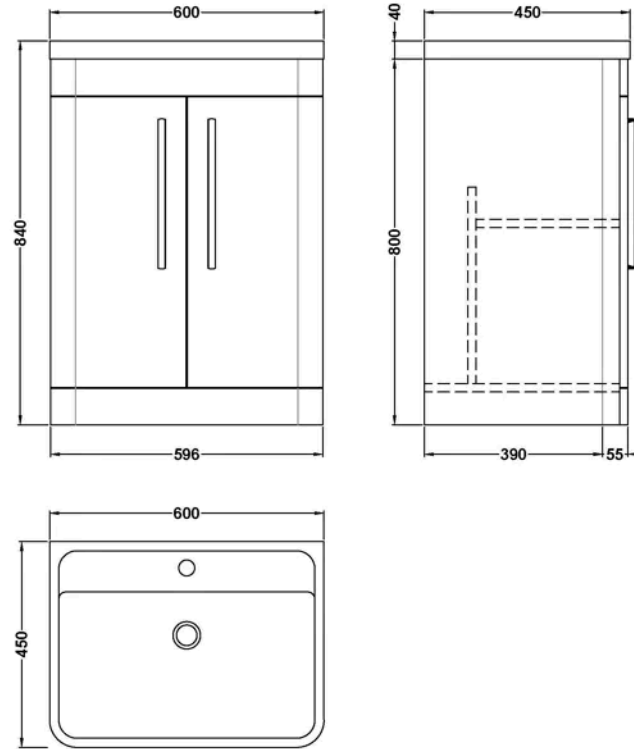

Sales Code: FPA010

Barcode: 5056462651521

Brand: nuie

Description: nuie Parade 600mm Gloss White 2 Drawer Floor Standing Vanity Unit With Polymarble Basin

Product Dimensions

Product	840 x 600 x 450mm (H x W x D)
Packaged	550 x 550 x 550mm (H x W x D)
Nett Weight	37.82 kg
Packaged Weight	0 kg

Product Details

Country of Origin	China
Product Material	Mfc Smooth Matt, Polymarble
Colour/Finish	Gloss White
Mount Type	Floor
Style	Contemporary
Handle Type	D Shape
Construction Method	Cam & Wood Dowel
Construction Type	Rigid
Fsc Certified	Yes
Handles Included	Yes
Inner Bowl Depth	315 mm
Inner Bowl Height	110 mm
Inner Bowl Width	755 mm
Leg Set Included	No
Legs Included	No
Material Thickness	18 mm
No. Drawers	2
No. Of Tapholes	1
No. Shelves	1
Number Of Bowls	1
Number Of Shelves	1
Overflow Cover Included	Yes
Overflow Included	Yes
Tap Included	No
Waste Included	No
Waste Shroud	No