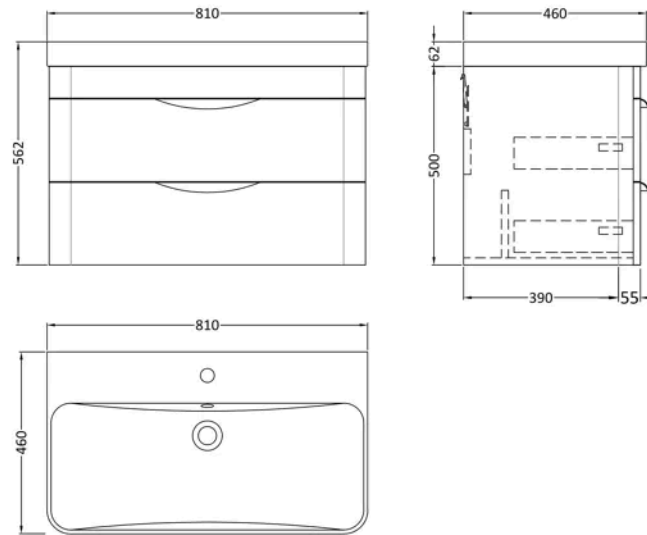

**Sales Code:** FPA005B

**Barcode:** 5056678440711

**Brand:** nuie

**Description:** nuie Parade 800mm Gloss White 2 Drawer Wall Hung Vanity Unit With Thin Edge Basin

### Product Dimensions

Packaged	550 x 550 x 550mm (H x W x D)
Nett Weight	0.1 kg
Packaged Weight	0.1 kg

### Product Details

Country of Origin	China
Product Material	Ceramic, Mfc Smooth Matt
Colour/Finish	Gloss White
Mount Type	Wall Hung
Style	Contemporary
Handle Type	Cup
Construction Method	Cam & Wood Dowel
Construction Type	Rigid
Drawer Type	80mm High Metal S/C Inc Gallery
Fsc Certified	Yes
Handles Included	Yes
Inner Bowl Depth	330 mm
Inner Bowl Height	110 mm
Inner Bowl Width	795 mm
Leg Set Included	No
Legs Included	No
Material Thickness	18 mm
No. Drawers	2
No. Of Tapholes	1
Number Of Bowls	1
Overflow Cover Included	Yes
Overflow Included	Yes
Tap Included	No
Waste Included	No
Waste Shroud	Yes