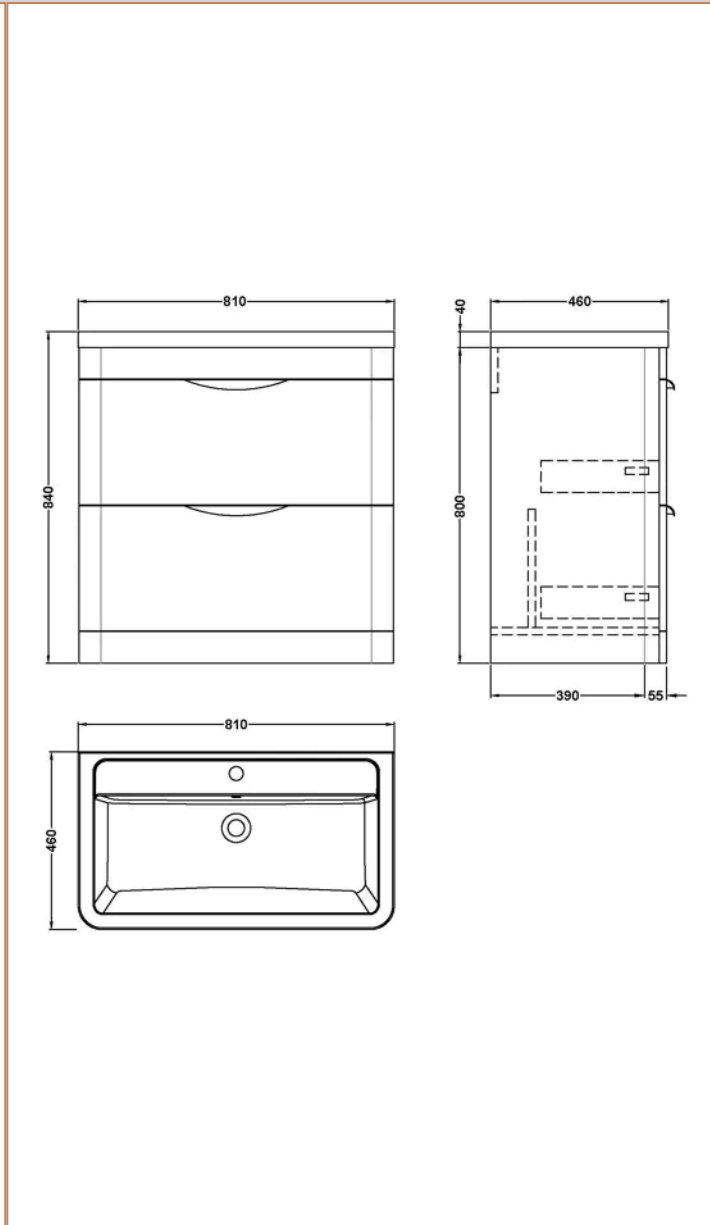

**Sales Code:** FPA004A

**Barcode:** 5056211888451

**Brand:** nuie

**Description:** nuie Parade 800mm Gloss White 2 Drawer Floor Standing Vanity Unit With Basin

### Product Dimensions

Product	840 x 810 x 450mm (H x W x D)
Packaged	550 x 550 x 550mm (H x W x D)
Nett Weight	0.1 kg
Packaged Weight	0.1 kg

### Product Details

Country of Origin	China
Product Material	Ceramic, Mfc Smooth Matt
Colour/Finish	Gloss White
Mount Type	Floor
Style	Contemporary
Handle Type	Cup
Construction Method	Cam & Wood Dowel
Construction Type	Rigid
Drawer Type	80mm High Metal S/C Inc Gallery
Fsc Certified	Yes
Handles Included	Yes
Inner Bowl Depth	315 mm
Inner Bowl Height	105 mm
Inner Bowl Width	755 mm
Leg Set Included	No
Legs Included	No
Material Thickness	18 mm
No. Drawers	2
No. Of Tapholes	1
Number Of Bowls	1
Overflow Cover Included	Yes
Overflow Included	Yes
Tap Included	No
Waste Included	No
Waste Shroud	No