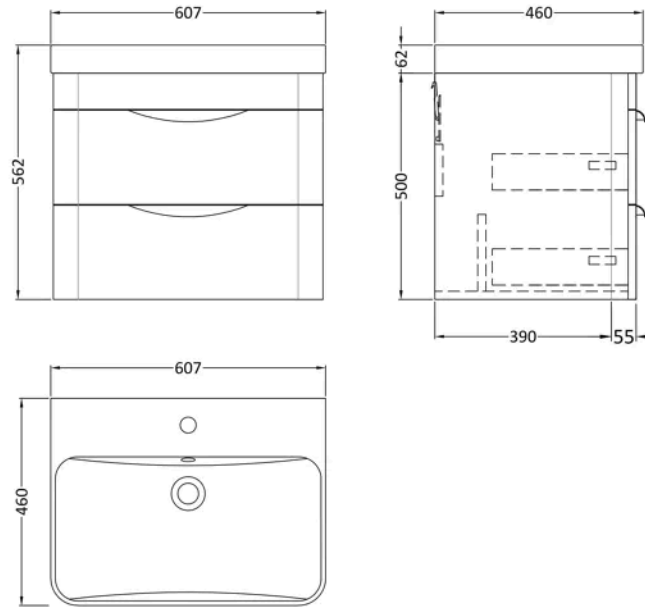

Sales Code: FPA002B

Barcode: 5056678440742

Brand: nuie

Description: nuie Parade 600mm Gloss White 2 Drawer Wall Hung Vanity Unit With Thin Edge Basin

Product Dimensions

Packaged	550 x 550 x 550mm (H x W x D)
Nett Weight	0.1 kg
Packaged Weight	0.1 kg

Product Details

Country of Origin	China
Product Material	Ceramic, Mfc Smooth Matt
Colour/Finish	Gloss White
Mount Type	Wall Hung
Style	Contemporary
Handle Type	Cup
Construction Method	Cam & Wood Dowel
Construction Type	Rigid
Drawer Type	80mm High Metal S/C Inc Gallery
Fsc Certified	Yes
Handles Included	Yes
Inner Bowl Depth	330 mm
Inner Bowl Height	110 mm
Inner Bowl Width	590 mm
Leg Set Included	No
Legs Included	No
Material Thickness	18 mm
No. Drawers	2
No. Of Tapholes	1
Number Of Bowls	1
Overflow Cover Included	Yes
Overflow Included	Yes
Tap Included	No
Waste Included	No
Waste Shroud	Yes