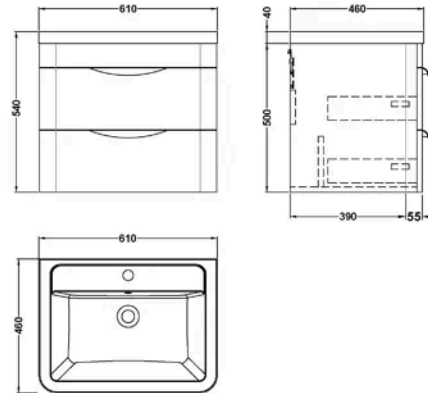

**Sales Code:** FPA002A

**Barcode:** 5056211888444

**Brand:** nuie

**Description:** nuie Parade 600mm Gloss White 2 Drawer Wall Hung Vanity Unit With Basin

### Product Dimensions

Product	540 x 610 x 450mm (H x W x D)
Packaged	550 x 550 x 550mm (H x W x D)
Nett Weight	0.1 kg
Packaged Weight	0.1 kg

### Product Details

Country of Origin	China
Product Material	Ceramic,Mfc Smooth Matt
Colour/Finish	Gloss White
Mount Type	Wall Hung
Style	Contemporary
Handle Type	Cup
Construction Method	Cam & Wood Dowel
Construction Type	Rigid
Drawer Type	80mm High Metal S/C Inc Gallery
Fsc Certified	Yes
Handles Included	Yes
Inner Bowl Depth	315 mm
Inner Bowl Height	110 mm
Inner Bowl Width	550 mm
Leg Set Included	No
Legs Included	No
Material Thickness	18 mm
No. Drawers	2
No. Of Tapholes	1
Number Of Bowls	1
Overflow Cover Included	Yes
Overflow Included	Yes
Tap Included	No
Waste Included	No
Waste Shroud	Yes