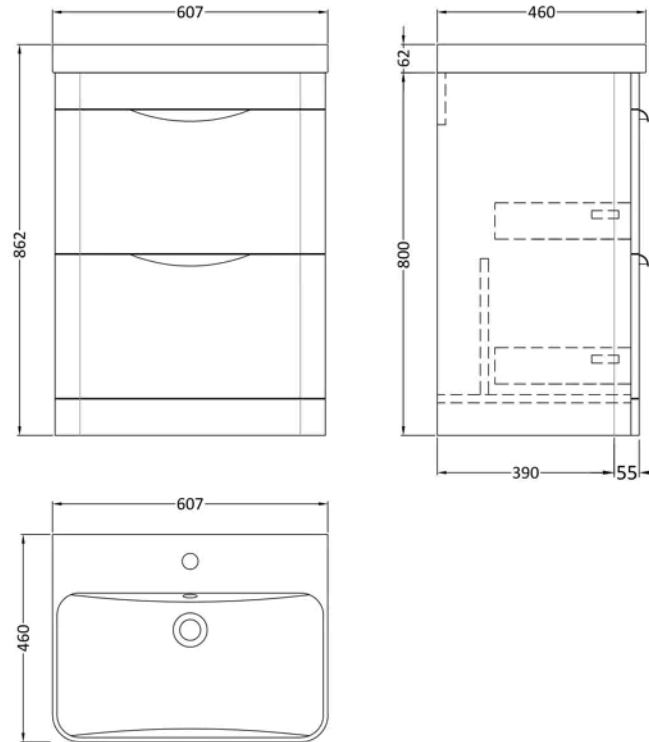

Sales Code: FPA001B

Barcode: 5056678440650

Brand: nuie

Description: nuie Parade 600mm Gloss White 2 Drawer Floor Standing Vanity Unit With Thin Edge Basin

Product Dimensions

Packaged	550 x 550 x 550mm (H x W x D)
Nett Weight	0.1 kg
Packaged Weight	0.1 kg

Product Details

Country of Origin	China
Product Material	Ceramic, Mfc Smooth Matt
Colour/Finish	Gloss White
Mount Type	Floor
Style	Contemporary
Handle Type	Cup
Construction Method	Cam & Wood Dowel
Construction Type	Rigid
Drawer Type	80mm High Metal S/C Inc Gallery
Fsc Certified	Yes
Handles Included	Yes
Inner Bowl Depth	330 mm
Inner Bowl Height	110 mm
Inner Bowl Width	590 mm
Leg Set Included	No
Legs Included	No
Material Thickness	18 mm
No. Drawers	2
No. Of Tapholes	1
Number Of Bowls	1
Overflow Cover Included	Yes
Overflow Included	Yes
Tap Included	No
Waste Included	No
Waste Shroud	No