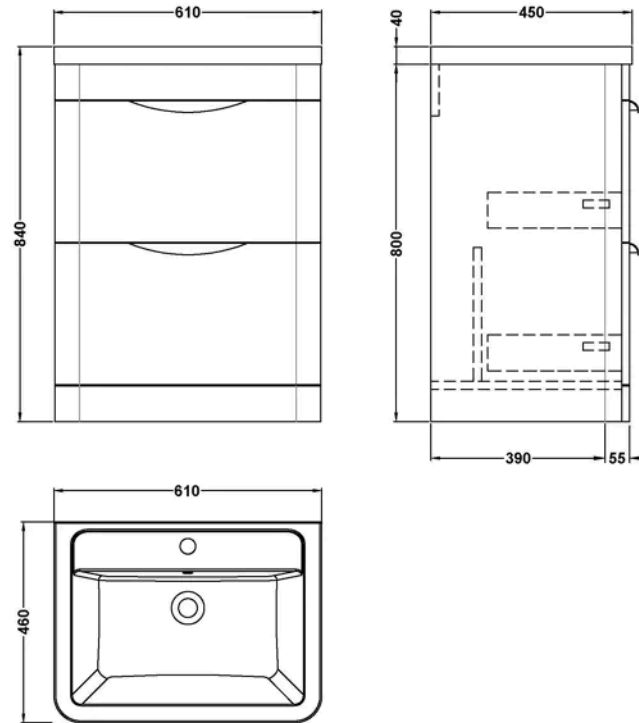

Sales Code: FPA001A

Barcode: 5056211888437

Brand: nuie

Description: nuie Parade 600mm Gloss White 2 Drawer Floor Standing Vanity Unit With Basin

Product Dimensions

Product	840 x 610 x 450mm (H x W x D)
Packaged	550 x 550 x 550mm (H x W x D)
Nett Weight	0.1 kg
Packaged Weight	0.1 kg

Product Details

Country of Origin	China
Product Material	Ceramic, Mfc Smooth Matt
Colour/Finish	Gloss White
Mount Type	Floor
Style	Contemporary
Handle Type	Cup
Construction Method	Cam & Wood Dowel
Construction Type	Rigid
Drawer Type	80mm High Metal S/C Inc Gallery
Fsc Certified	Yes
Handles Included	Yes
Inner Bowl Depth	315 mm
Inner Bowl Height	110 mm
Inner Bowl Width	550 mm
Leg Set Included	No
Legs Included	No
Material Thickness	18 mm
No. Drawers	2
No. Of Tapholes	1
Number Of Bowls	1
Overflow Cover Included	Yes
Overflow Included	Yes
Tap Included	No
Waste Included	No
Waste Shroud	No