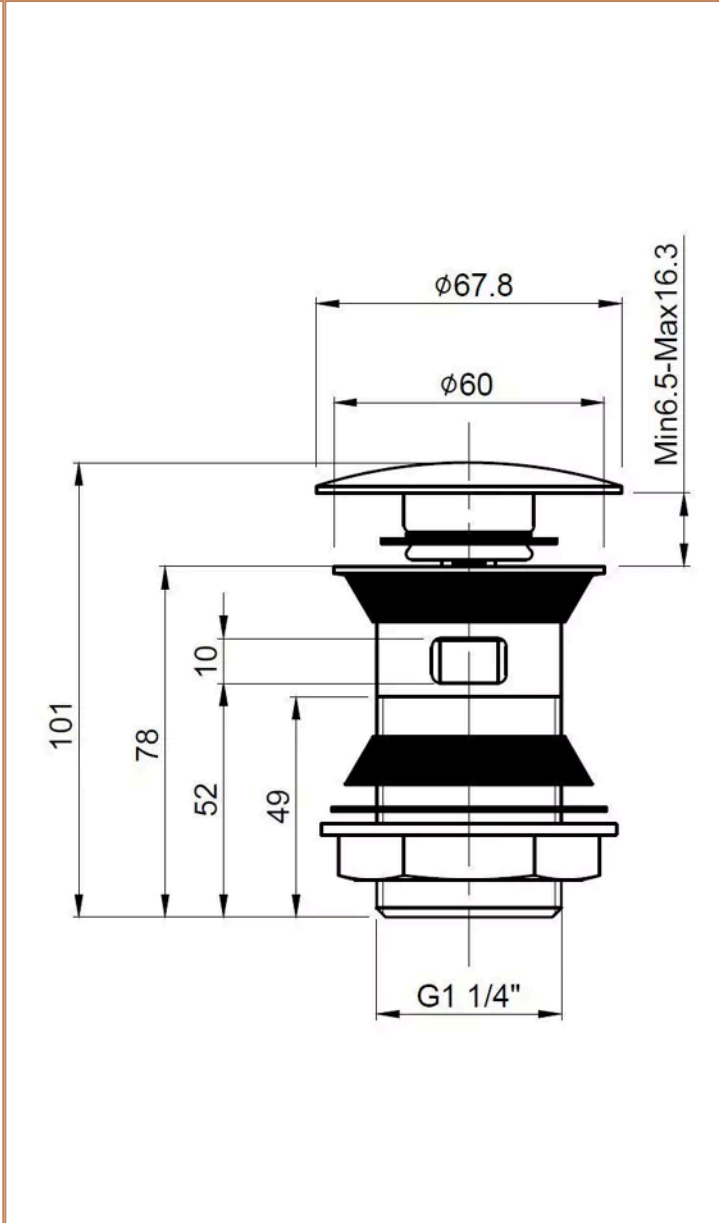

Sales Code: ER807

Barcode: 5056817716394

Brand: nuie

Description: Brushed Brass Push Button Basin Waste

Product Dimensions

Product	61 x 61 x 97mm (H x W x D)
Packaged	100 x 65 x 65mm (H x W x D)
Nett Weight	0.3 kg
Packaged Weight	0.3 kg

Product Details

Country of Origin	China
Product Material	Stainless Steel
Waste Type	Push Button
Colour/Finish	Brushed Brass
Style	Contemporary
Waste Shape	Round