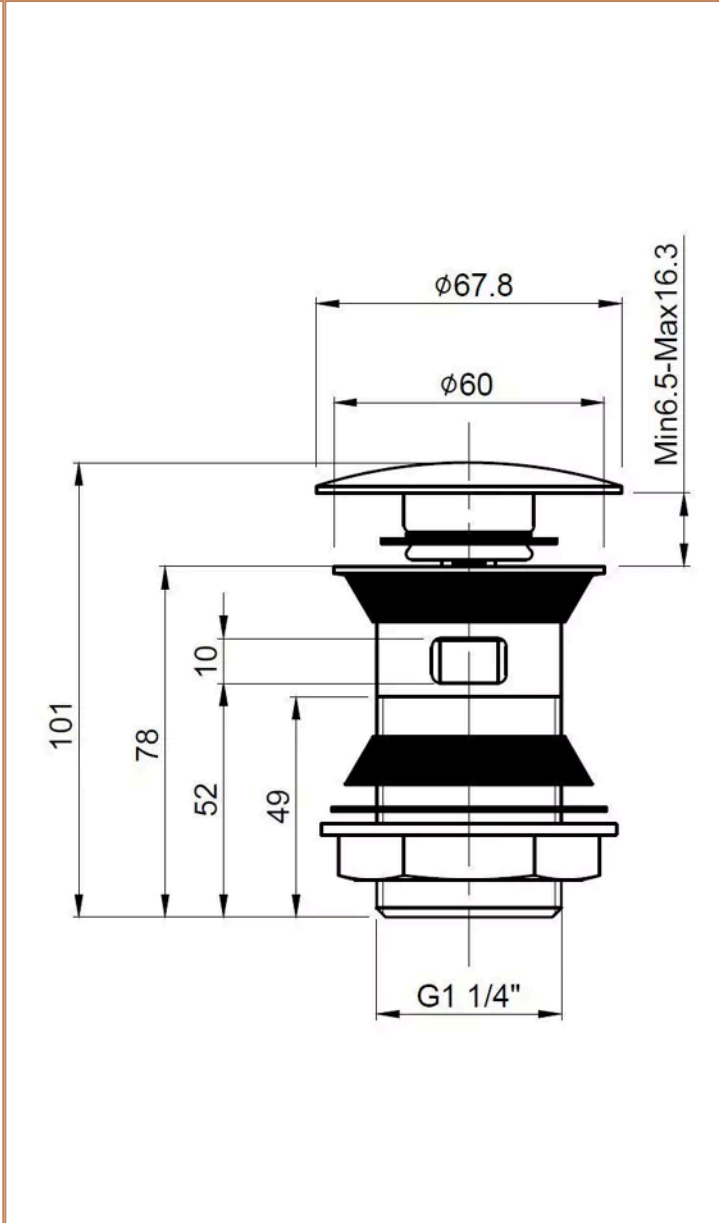

Sales Code: ER407

Barcode: 5056817716387

Brand: nuie

Description: Matt Black Push Button Basin Waste

Product Dimensions

Product	61 x 61 x 97mm (H x W x D)
Packaged	100 x 65 x 65mm (H x W x D)
Nett Weight	0.3 kg
Packaged Weight	0.3 kg

Product Details

Country of Origin	China
Product Material	Stainless Steel
Waste Type	Push Button
Colour/Finish	Matt Black
Style	Contemporary
Waste Shape	Round