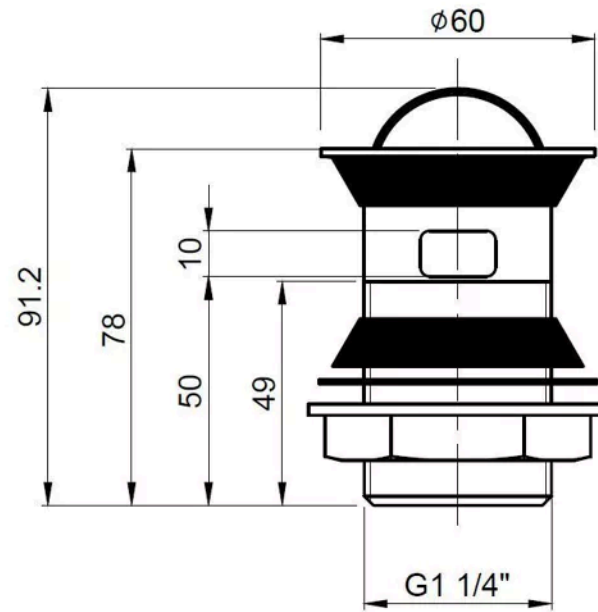

Sales Code: ER08

Barcode: 5055275870839

Brand: nuie

Description: Chrome Flip Basin Waste

Product Dimensions

Product	62 x 62 x 83mm (H x W x D)
Packaged	65 x 65 x 100mm (H x W x D)
Nett Weight	0.21 kg
Packaged Weight	0.21 kg

Product Details

Country of Origin	China
Product Material	Stainless Steel
Waste Type	Flip
Colour/Finish	Chrome
Style	Contemporary
Waste Shape	Round