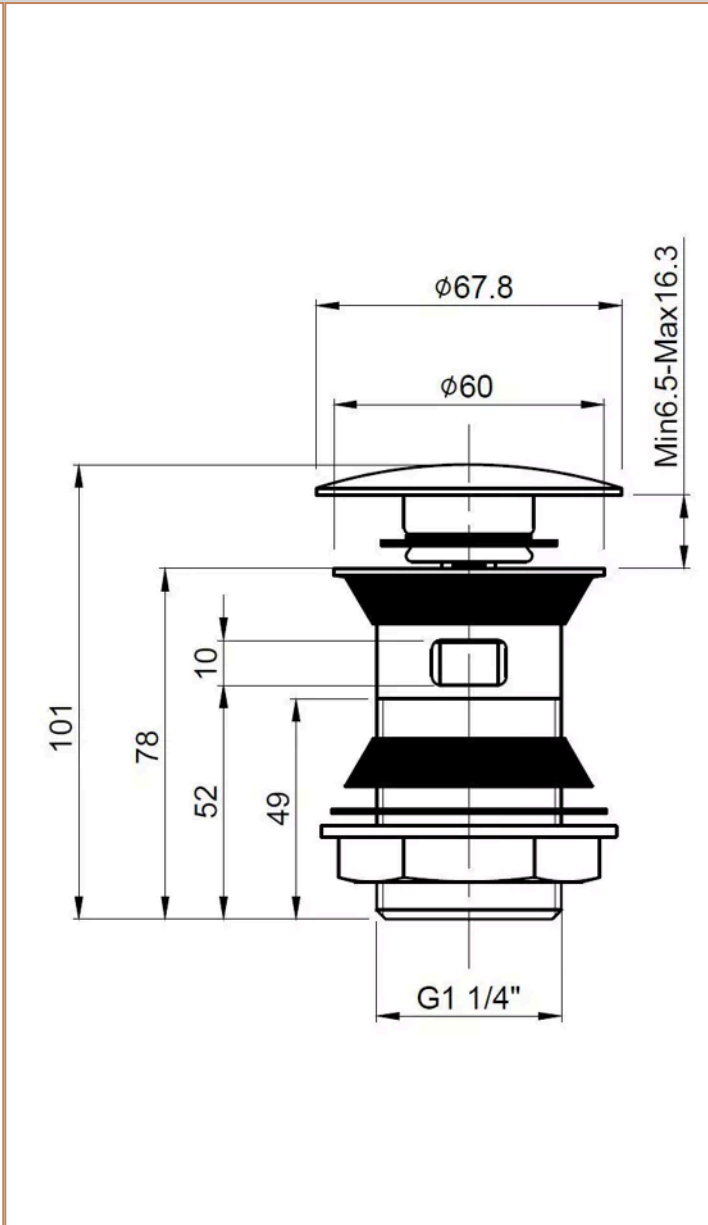

Sales Code: ER07

Barcode: 5055275870822

Brand: nuie

Description: Chrome Push Button Basin Waste

Product Dimensions

Product	61 x 61 x 97mm (H x W x D)
Packaged	100 x 65 x 65mm (H x W x D)
Nett Weight	0.3 kg
Packaged Weight	0.3 kg

Product Details

Country of Origin	China
Product Material	Stainless Steel
Waste Type	Push Button
Colour/Finish	Chrome
Style	Contemporary
Waste Shape	Round