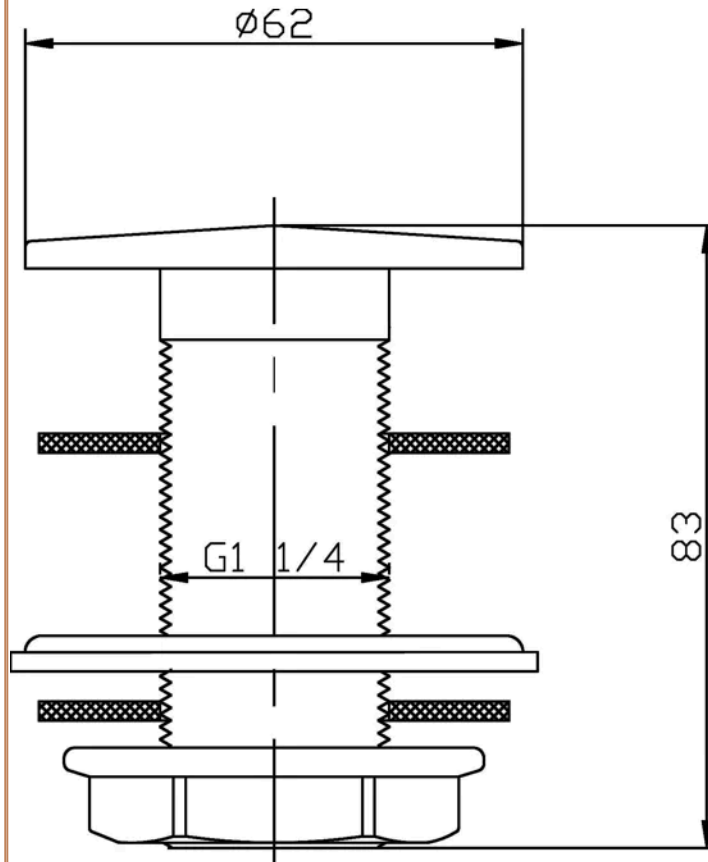

Sales Code: ER02

Barcode: 5055146166726

Brand: nuie

Description: Chrome Flip Basin Waste

Product Dimensions

Product	83 x 62 x 62mm (H x W x D)
Packaged	65 x 65 x 100mm (H x W x D)
Nett Weight	0.32 kg
Packaged Weight	0.32 kg

Product Details

Country of Origin	China
Product Material	Brass
Waste Type	Flip
Colour/Finish	Chrome
Style	Contemporary
Waste Shape	Round