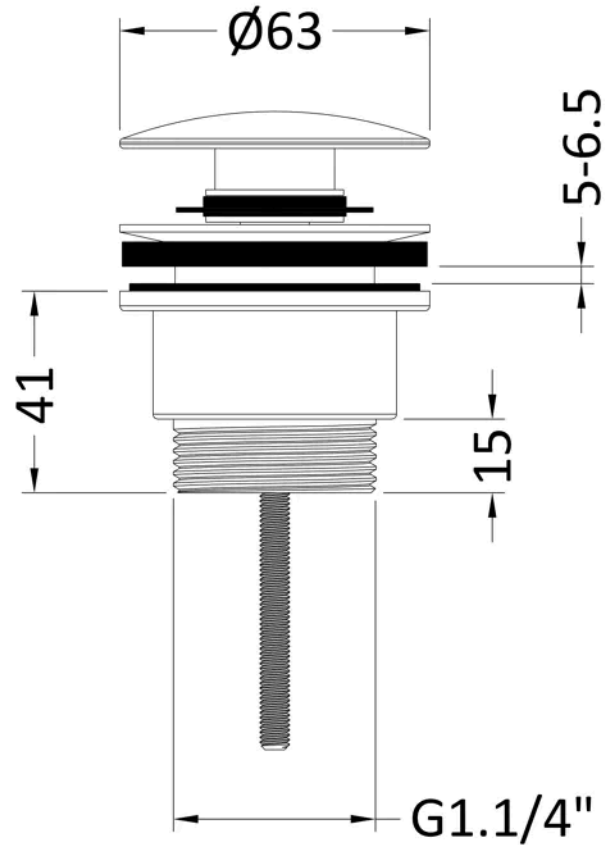

**Sales Code:** EK810

**Barcode:** 5056462603421

**Brand:** nuie

**Description:** Brushed Brass Universal Push Button Basin Waste

**Product Dimensions**

Product	110 x 63 x 65mm (H x W x D)
Packaged	100 x 65 x 65mm (H x W x D)
Nett Weight	0.34 kg
Packaged Weight	0.34 kg

**Product Details**

Country of Origin	China
Product Material	Brass
Waste Type	Push Button
Colour/Finish	Brushed Brass
Style	Contemporary
Waste Shape	Round