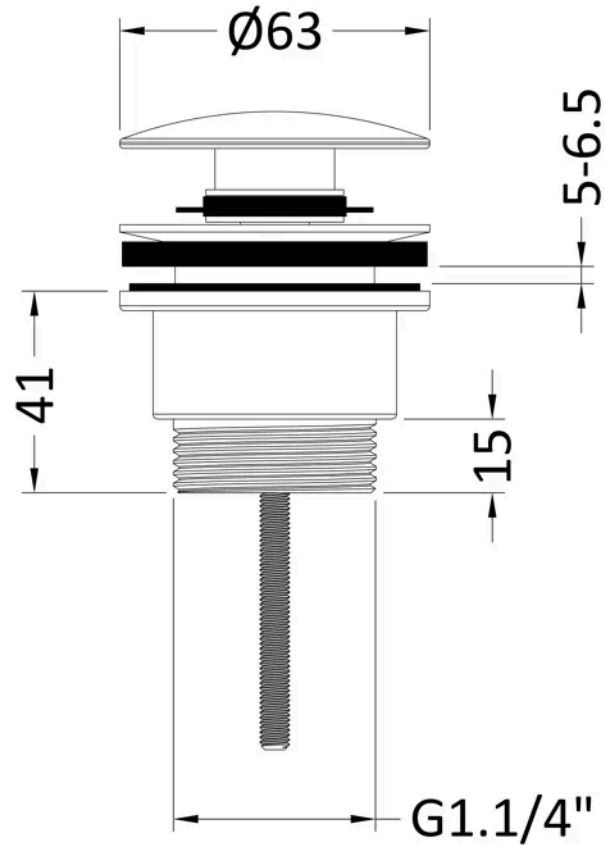

**Sales Code:** EK710

**Barcode:** 5056462625478

**Brand:** nuie

**Description:** Brushed Pewter Universal Push Button Basin Waste

**Product Dimensions**

Product	110 x 63 x 65mm (H x W x D)
Packaged	100 x 65 x 65mm (H x W x D)
Nett Weight	0.34 kg
Packaged Weight	0.34 kg

**Product Details**

Country of Origin	China
Product Material	Brass
Waste Type	Push Button
Colour/Finish	Brushed Pewter
Style	Contemporary
Waste Shape	Round