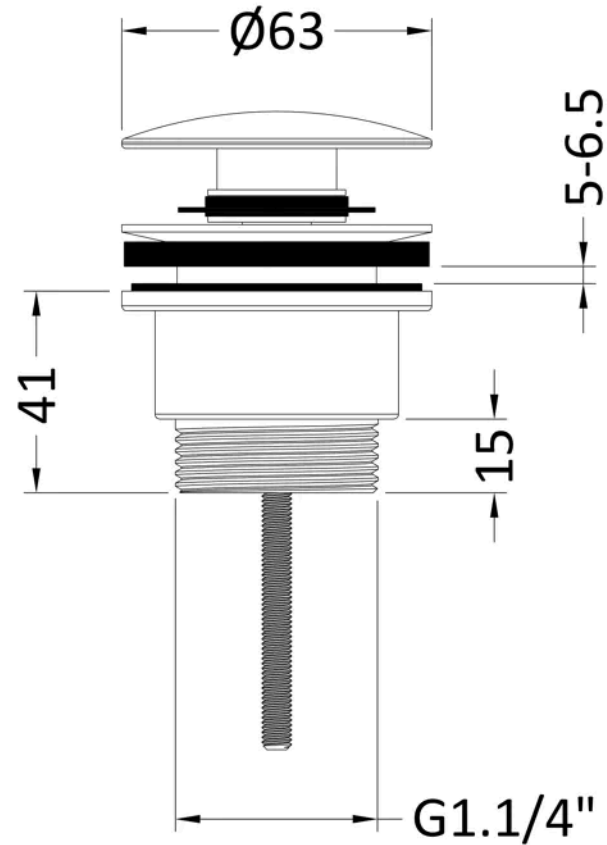

**Sales Code:** EK410

**Barcode:** 5056211897798

**Brand:** nuie

**Description:** Matt Black Universal Push Button Basin Waste

**Product Dimensions**

Product	110 x 63 x 65mm (H x W x D)
Packaged	100 x 65 x 65mm (H x W x D)
Nett Weight	0.34 kg
Packaged Weight	0.34 kg

**Product Details**

Country of Origin	China
Product Material	Brass
Waste Type	Push Button
Colour/Finish	Matt Black
Style	Contemporary
Waste Shape	Round