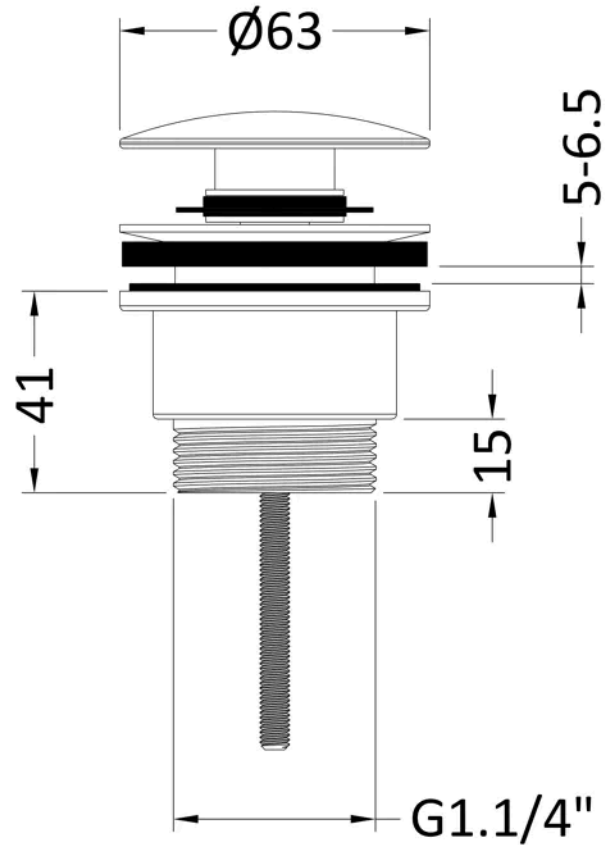

Sales Code: EK310

Barcode: 5056211884972

Brand: nuie

Description: Chrome Universal Push Button Basin Waste

Product Dimensions

Product	110 x 63 x 65mm (H x W x D)
Packaged	100 x 65 x 65mm (H x W x D)
Nett Weight	0.34 kg
Packaged Weight	0.34 kg

Product Details

Country of Origin	China
Product Material	Brass
Waste Type	Push Button
Colour/Finish	Chrome
Style	Contemporary
Waste Shape	Round