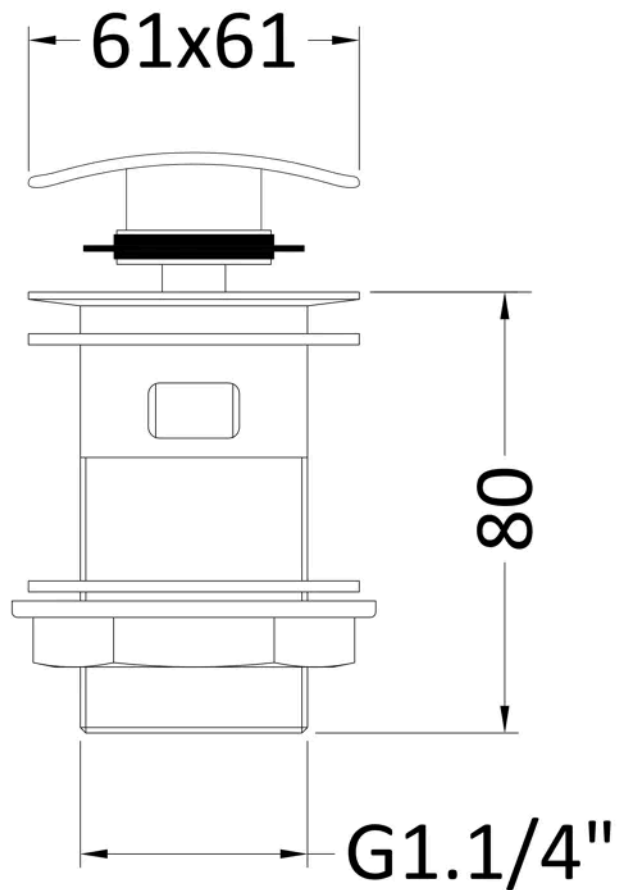

Sales Code: EK307

Barcode: 5055146162445

Brand: nuie

Description: Chrome Square Slotted Push Button Basin Waste

Product Dimensions

Product	100 x 65 x 65mm (H x W x D)
Packaged	65 x 65 x 100mm (H x W x D)
Nett Weight	0.41 kg
Packaged Weight	0.41 kg

Product Details

Country of Origin	China
Product Material	Brass
Waste Type	Push Button
Colour/Finish	Chrome
Style	Contemporary
Waste Shape	Square